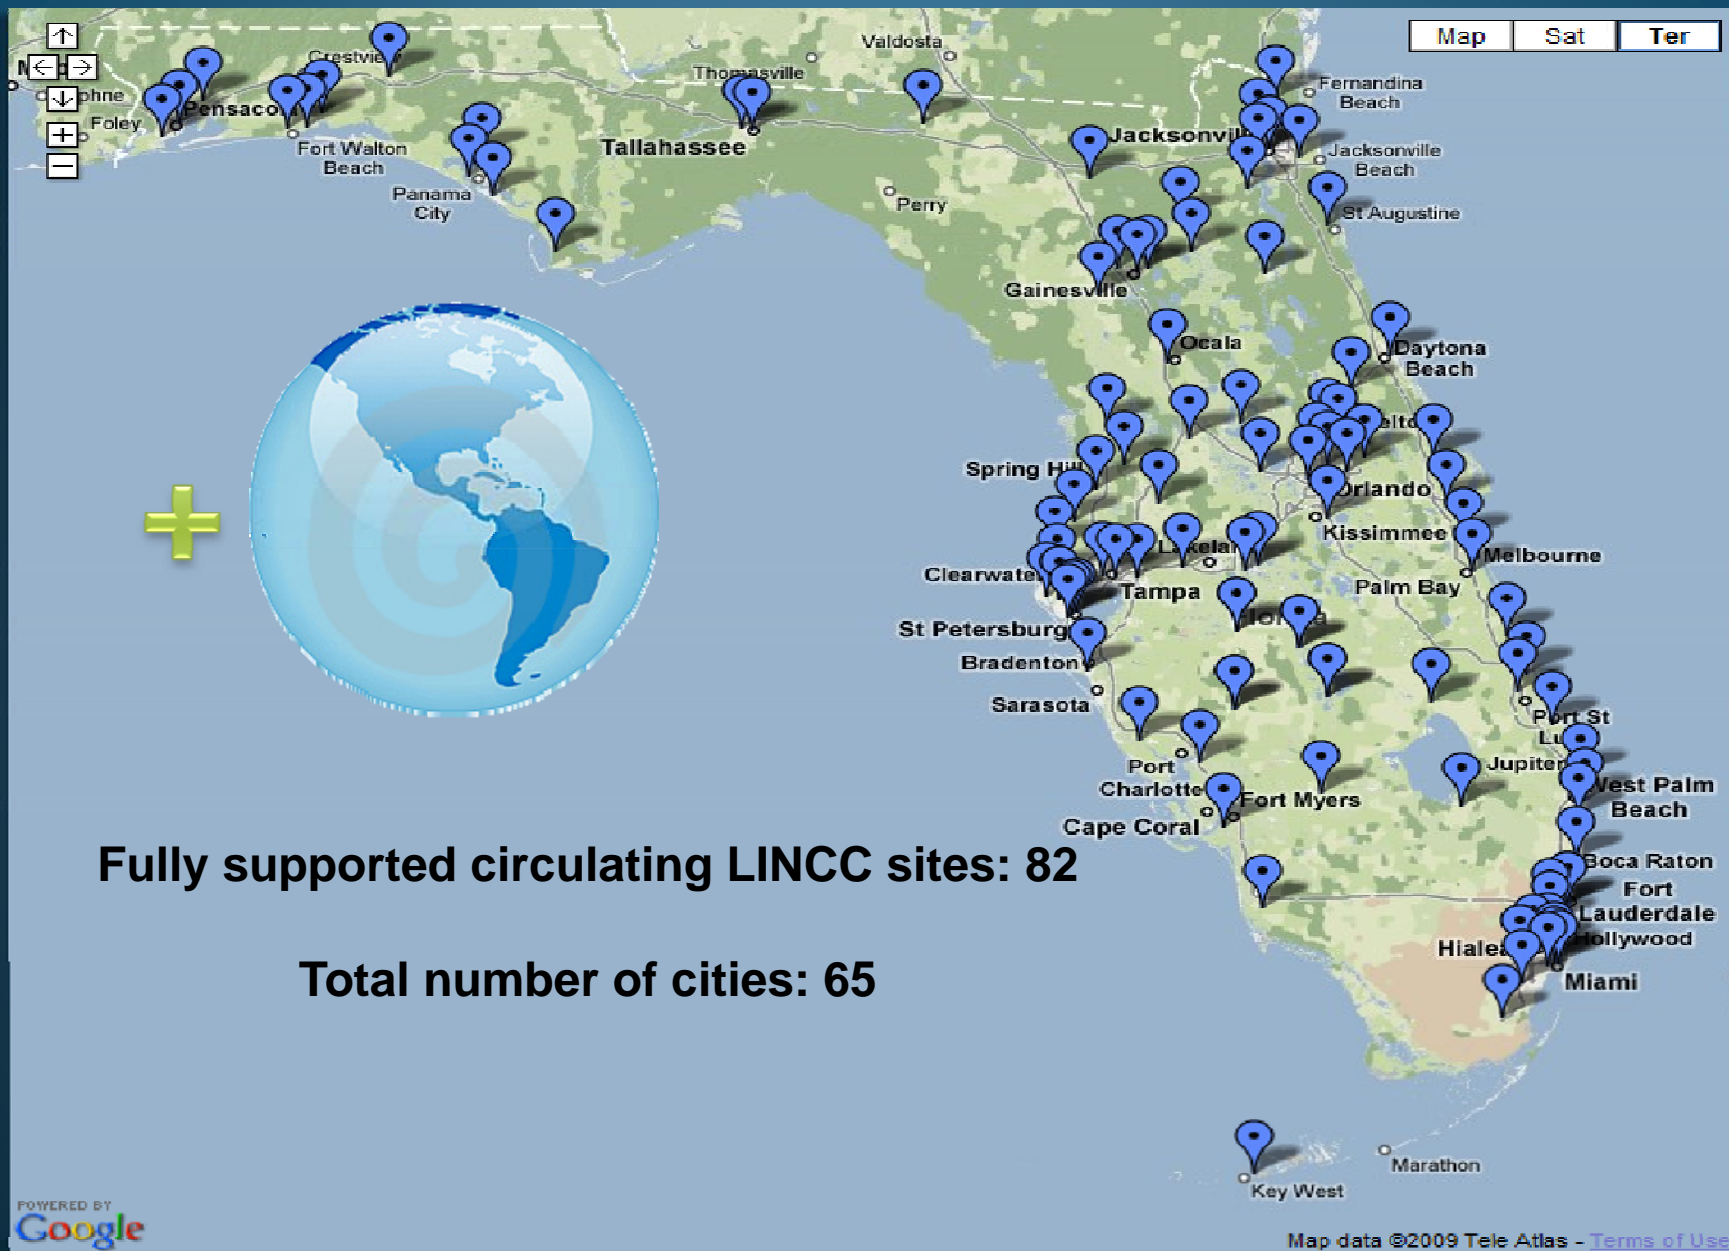

# The College Center For Library Automation (CCLA) – about us

28 Institutions

82 Campuses

Approx 43,000 Fac/Staff

Approx 1,000,000 students

4.5 Million Library Items

3.8 Million MARC Holdings Records

1.4 Million MARC Bib Records

Access to 91+ core eResources

# The College Center For Library Automation (CCLA) – about us

- State-wide coverage
  - over 1,300 km end-to-end
- Diverse institutions
  - Largest = over 50,000 fte (over 125,000 head count)
  - Smallest = about 800 fte (under 3,000 head count)