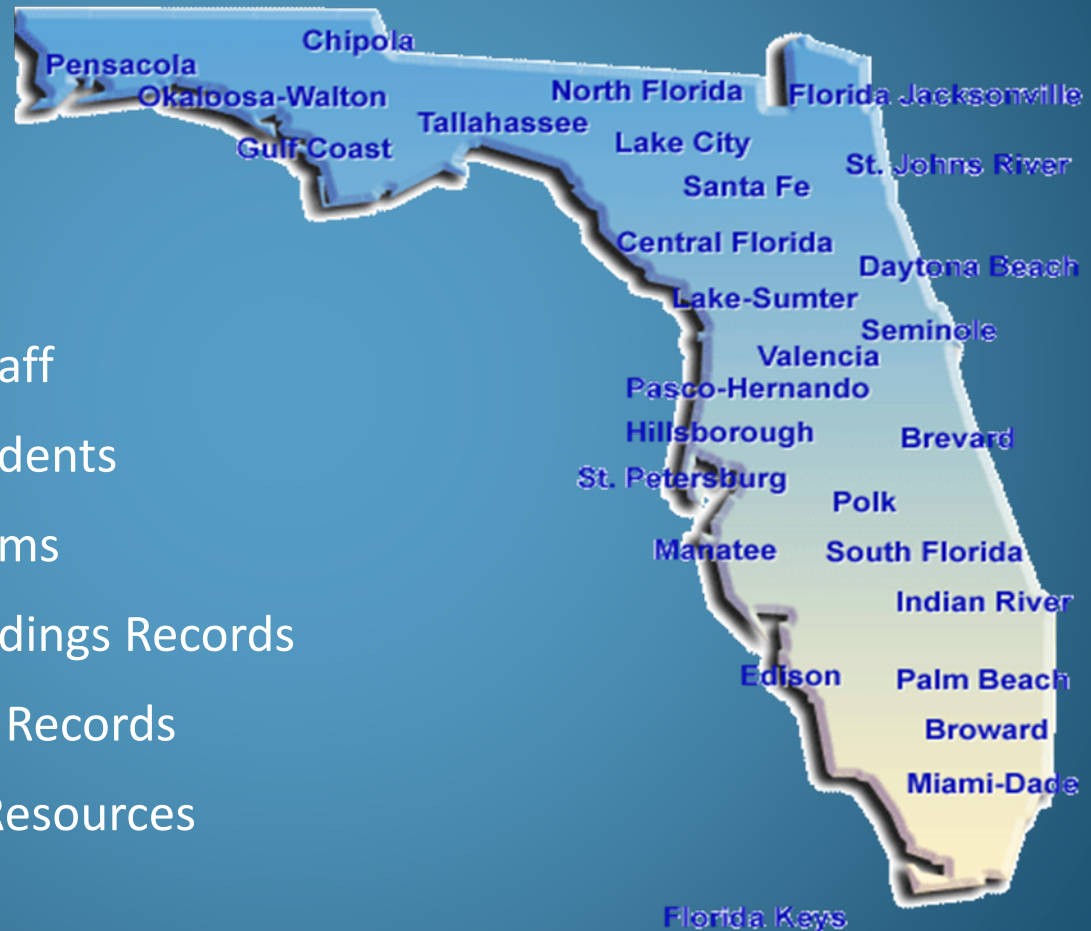

The College Center For Library Automation (CCLA) – about us

28 Institutions

82 Campuses

Approx 43,000 Fac/Staff

Approx 1,000,000 students

4.5 Million Library Items

3.8 Million MARC Holdings Records

1.4 Million MARC Bib Records

Access to 91+ core eResources