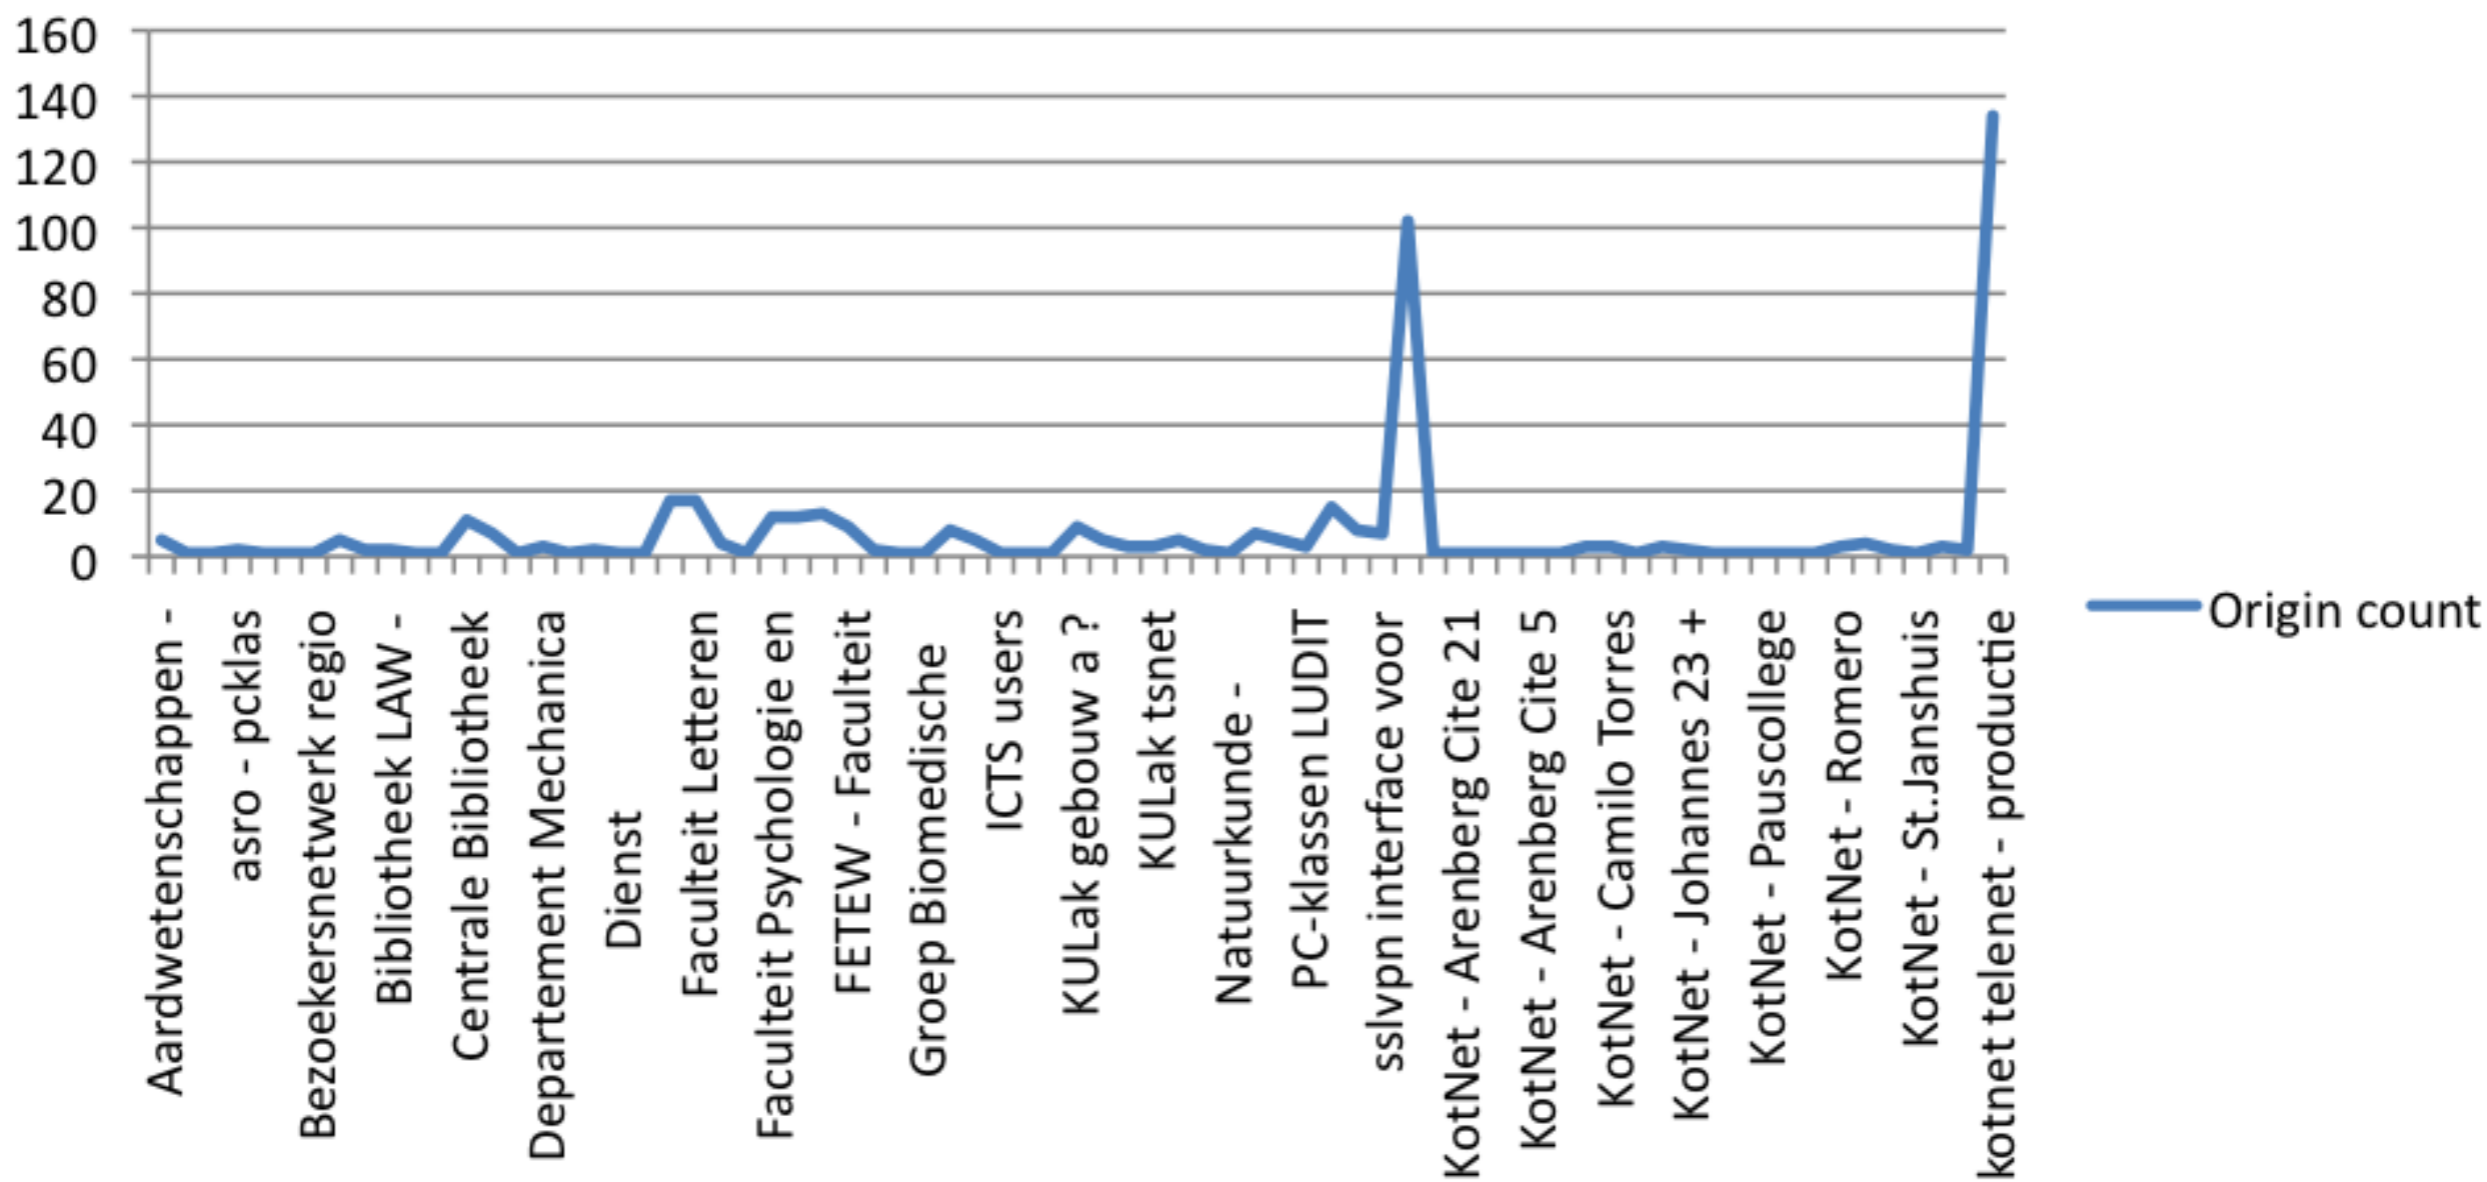

Locations Details Share

Journal

Water : nieuwsbrief voor integraal waterbeheer in Vlaanderen (Online) (E-journals)
There are 2 versions of this item

Origin count

Query

Local

Primo Central

Blended