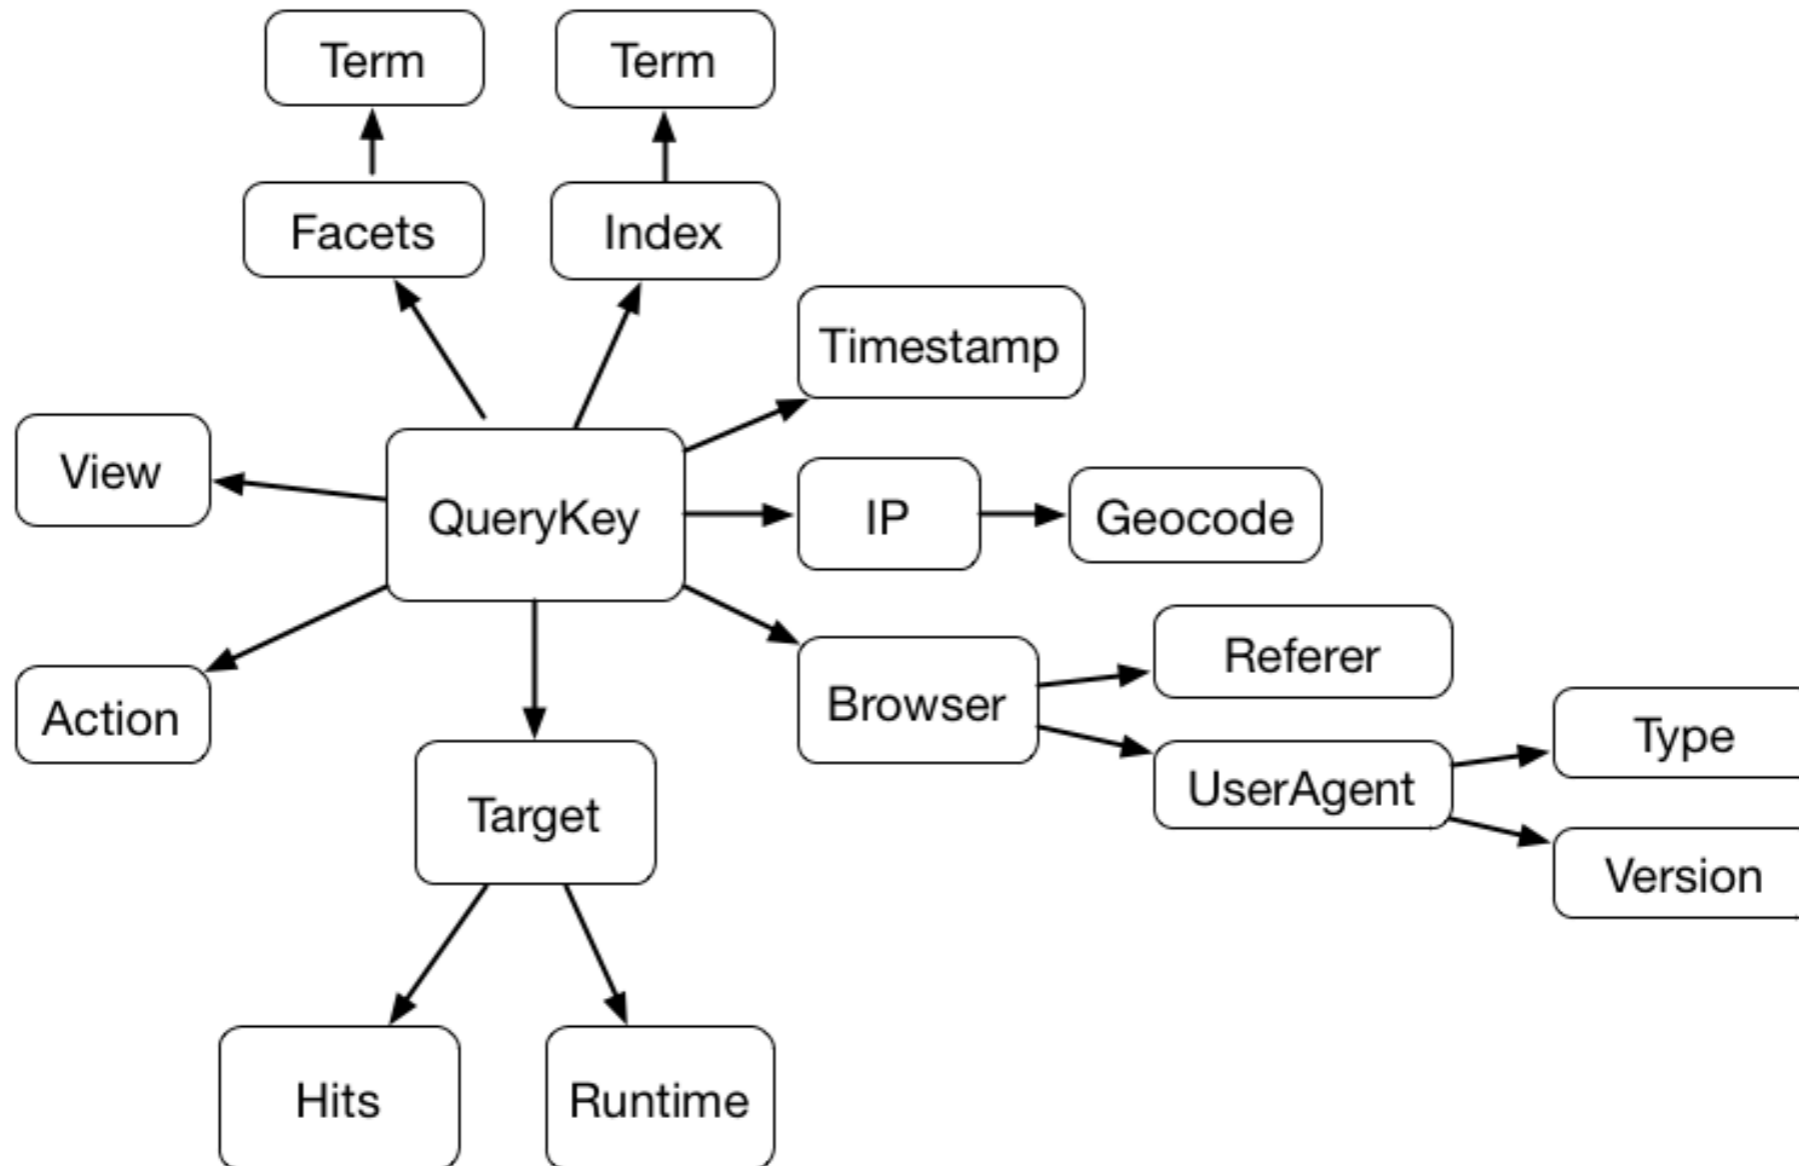

- Scares documentation
 - Unclear what is included or how it is included
 - We think it is aggregated data
- Session data is not stored
- You can not use it to trigger events
- Not real-time

What to use for statistics

LIMO network topology (limo.libis.be / primo.libis.kuleuven.be / 134.58.15.244)

All you need is in the log files

- 2 sources on FrontEnd to collect data
 - Apache
 - Origin (ip)
 - Browser type (bots?)
 - Query
 - Request timing
 - JBoss (Primo log file)