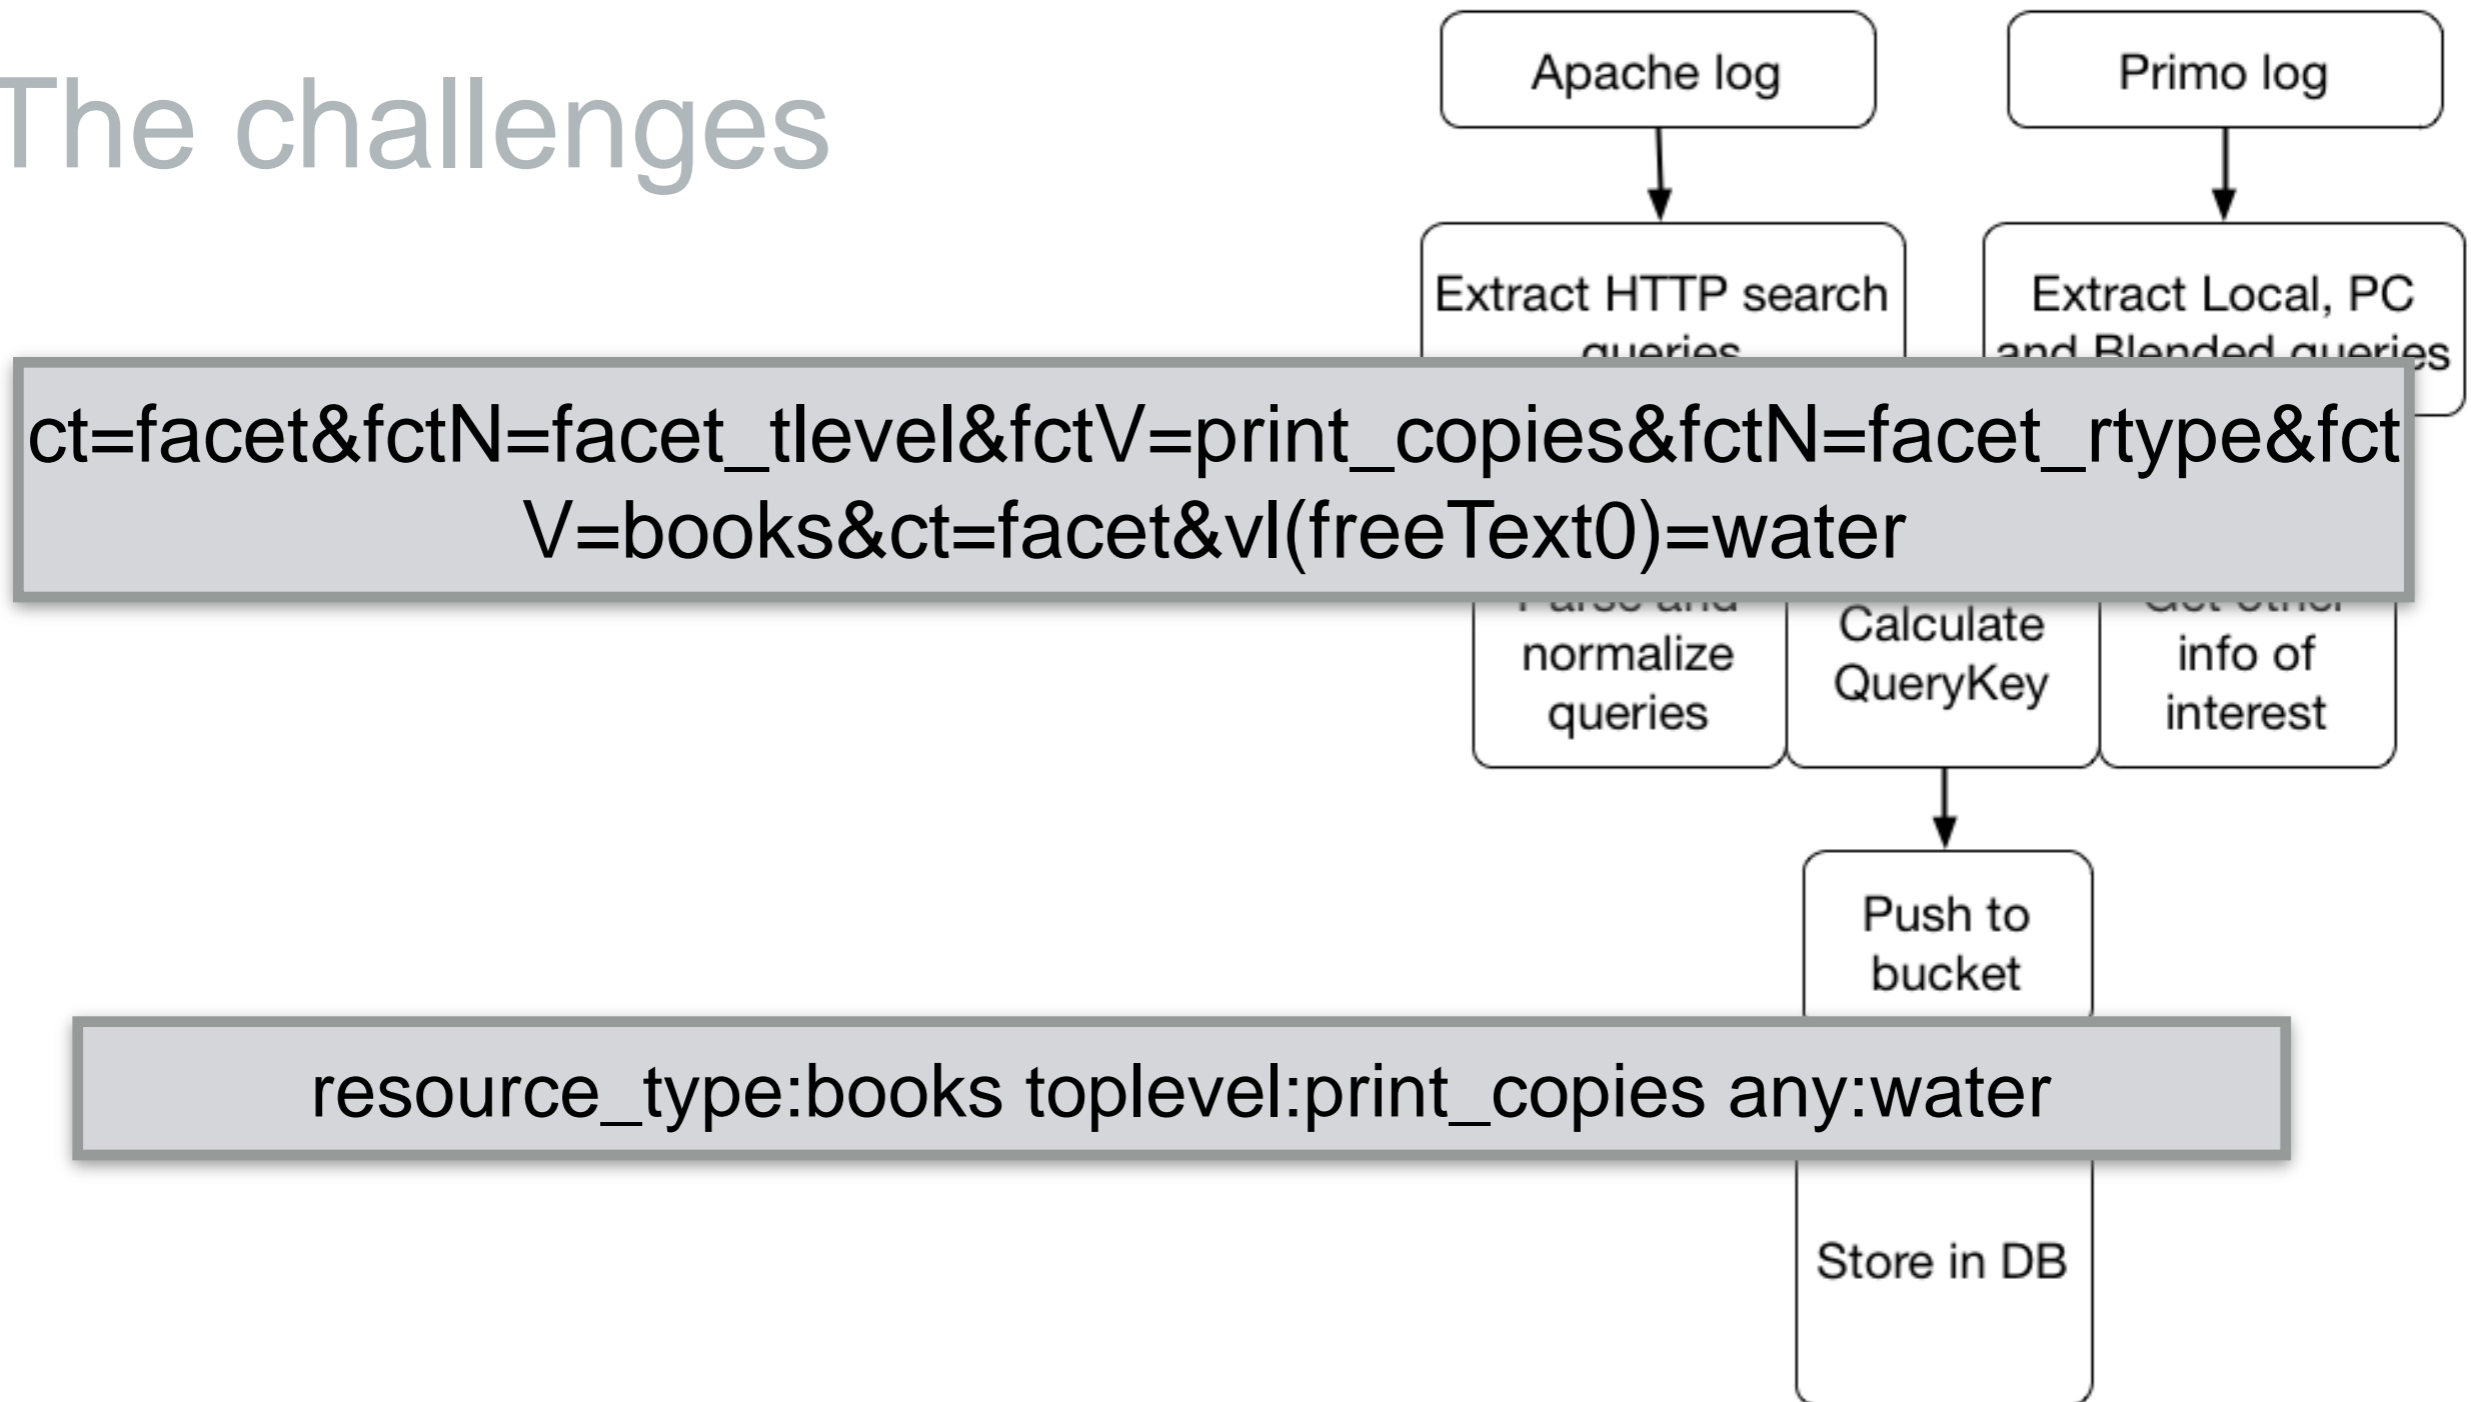

The challenges