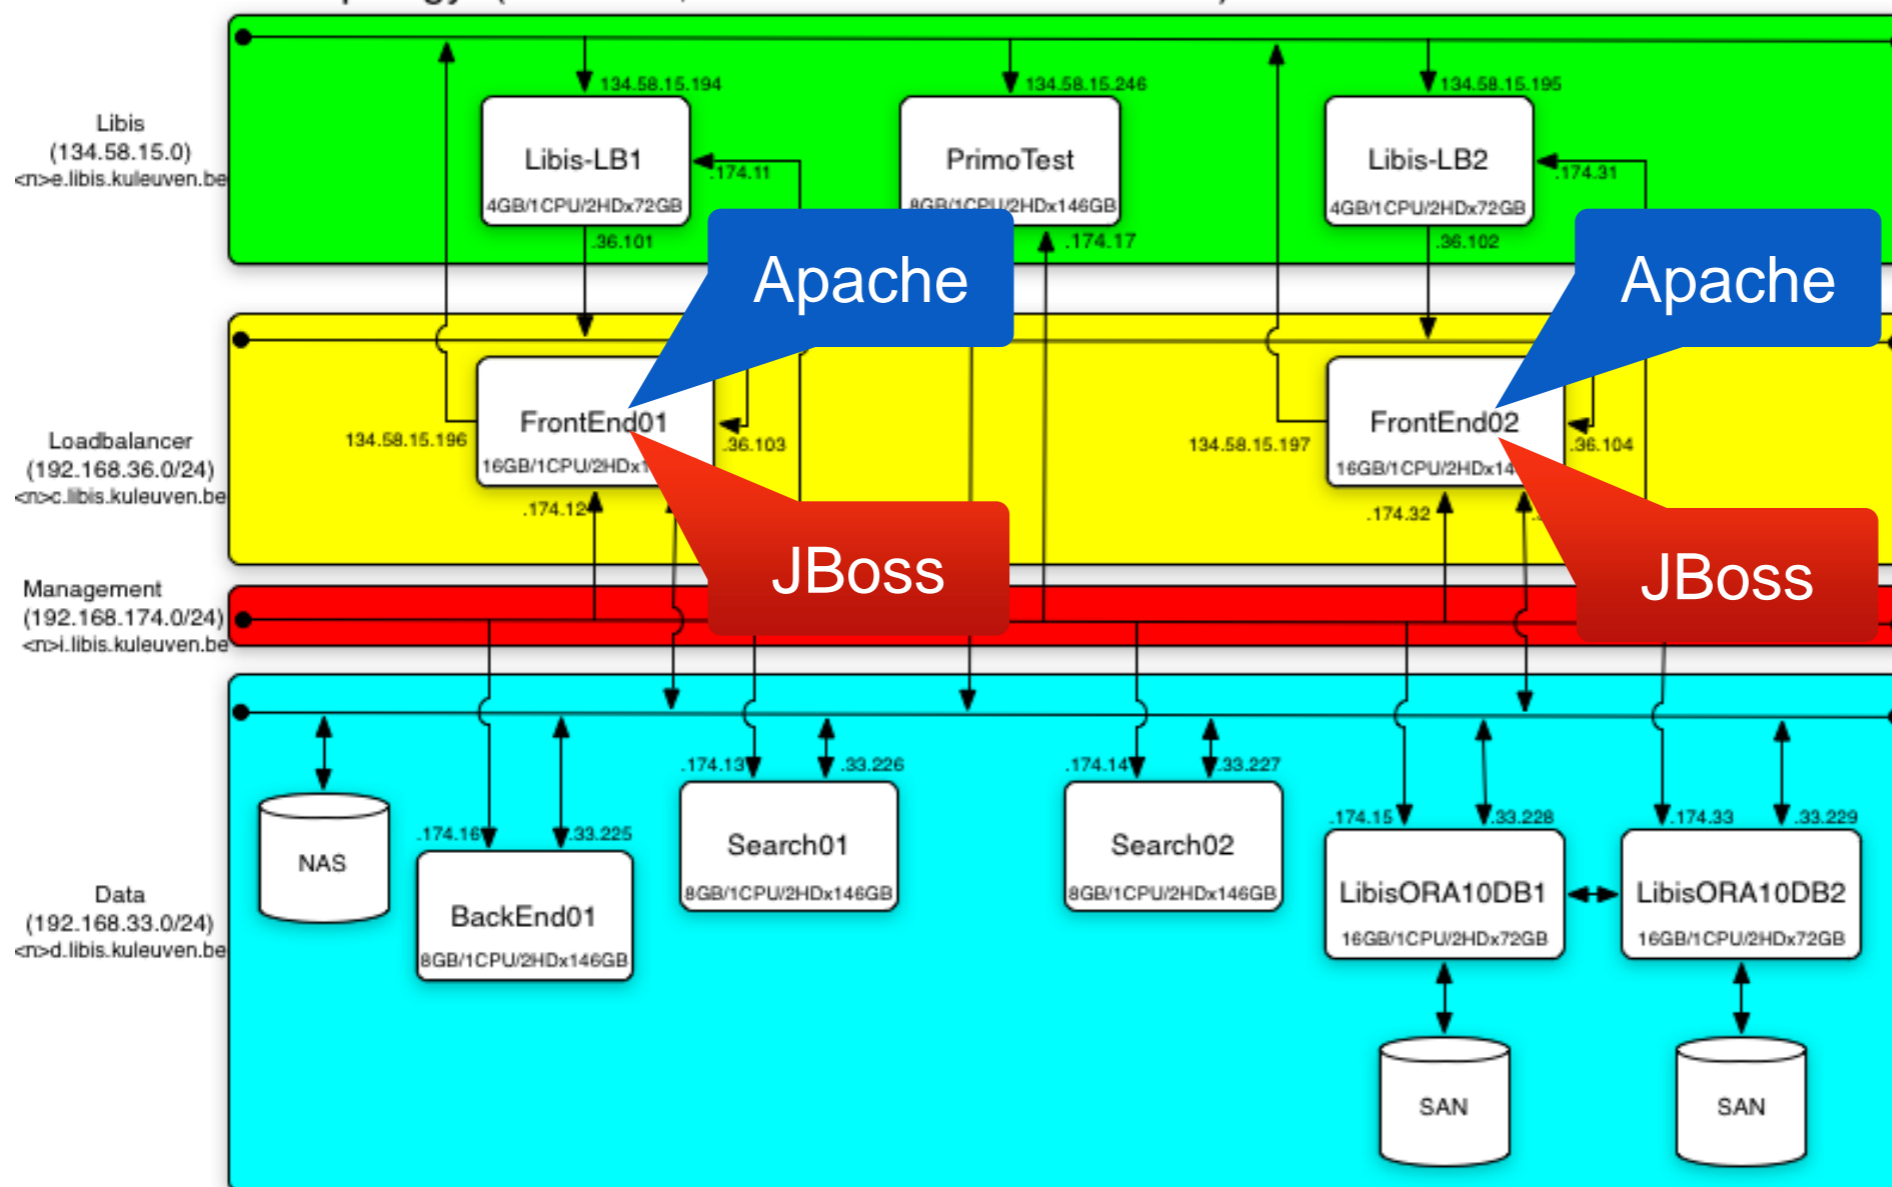

LIMO network topology (limo.libis.be / primo.libis.kuleuven.be / 134.58.15.244)

All you need is in the log files

- 2 sources on FrontEnd to collect data
 - Apache
 - Origin (ip)
 - Browser type (bots?)
 - Query
 - Request timing
 - JBoss (Primo log file)