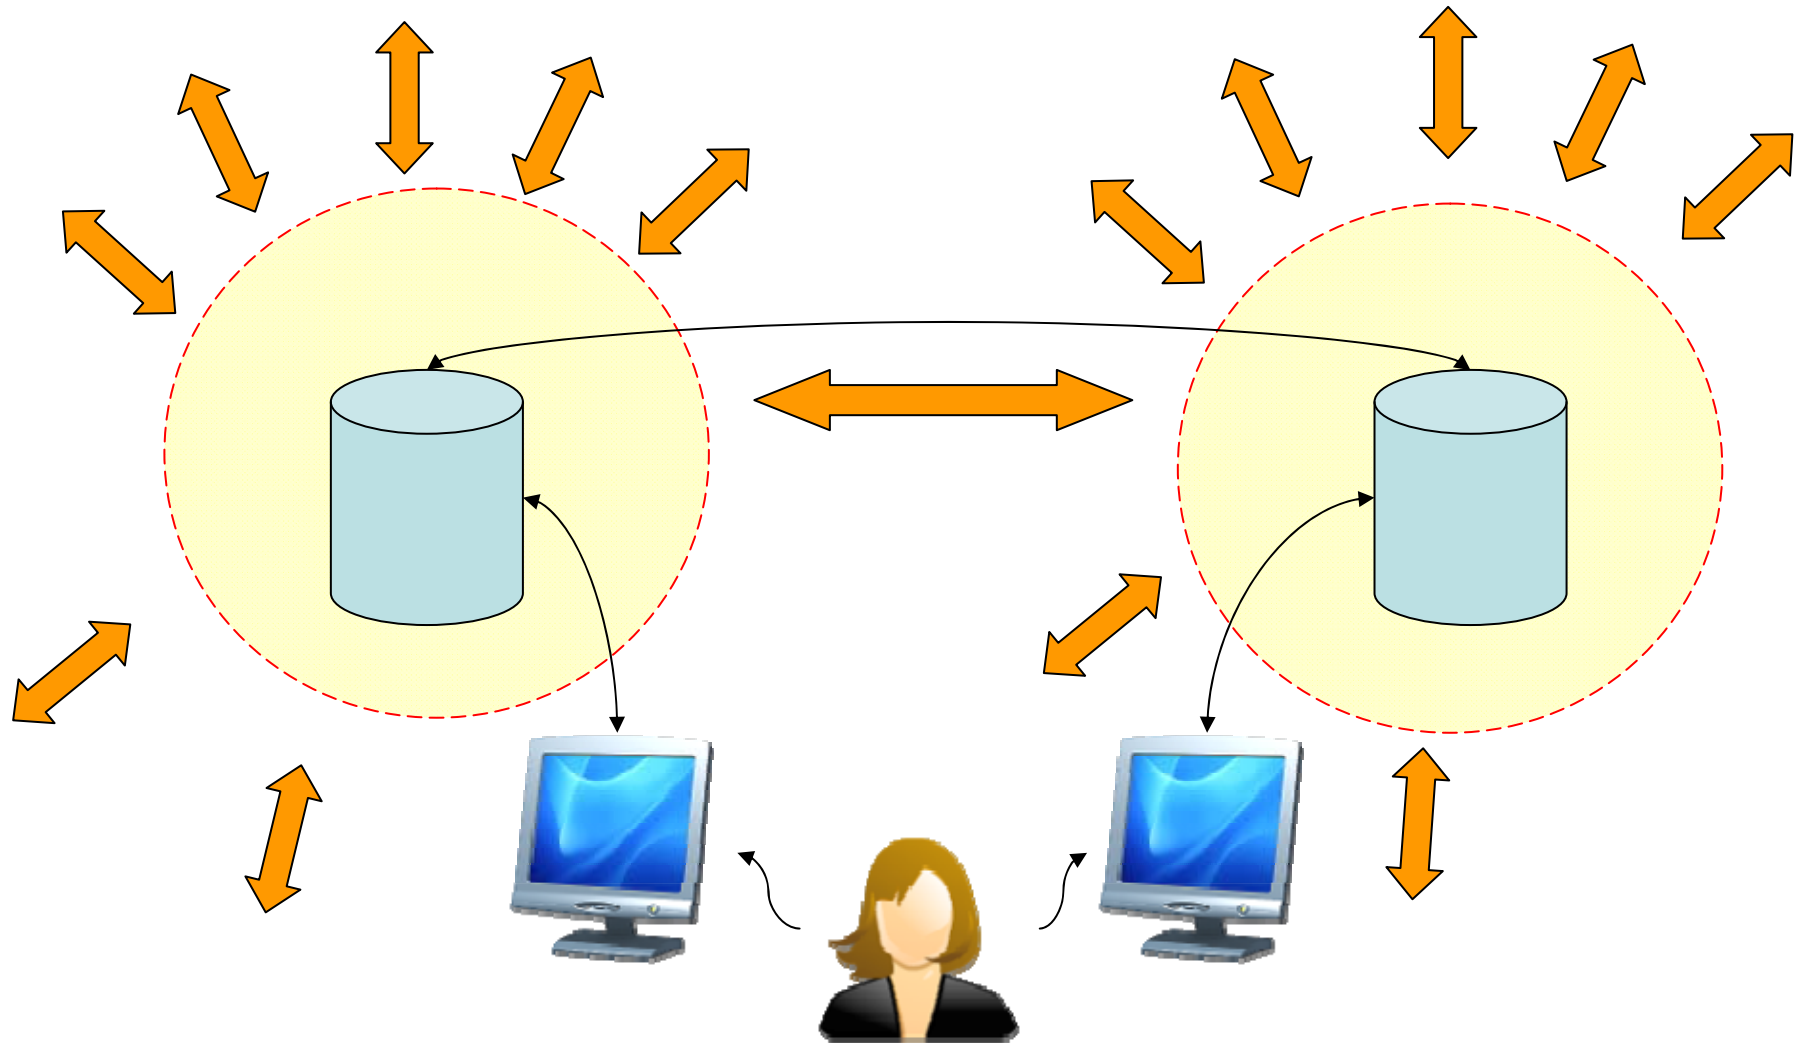

Extroverted systems

September 12, 2011

Linked data and Ex Libris products - IGeLU 2011