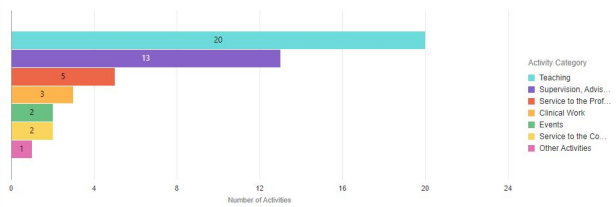

Number of Activities by Activity Category