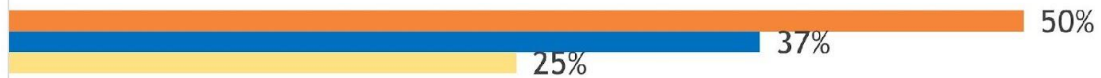

Ensure compliance with open access and other regulations

OAI publishing

OpenAlex