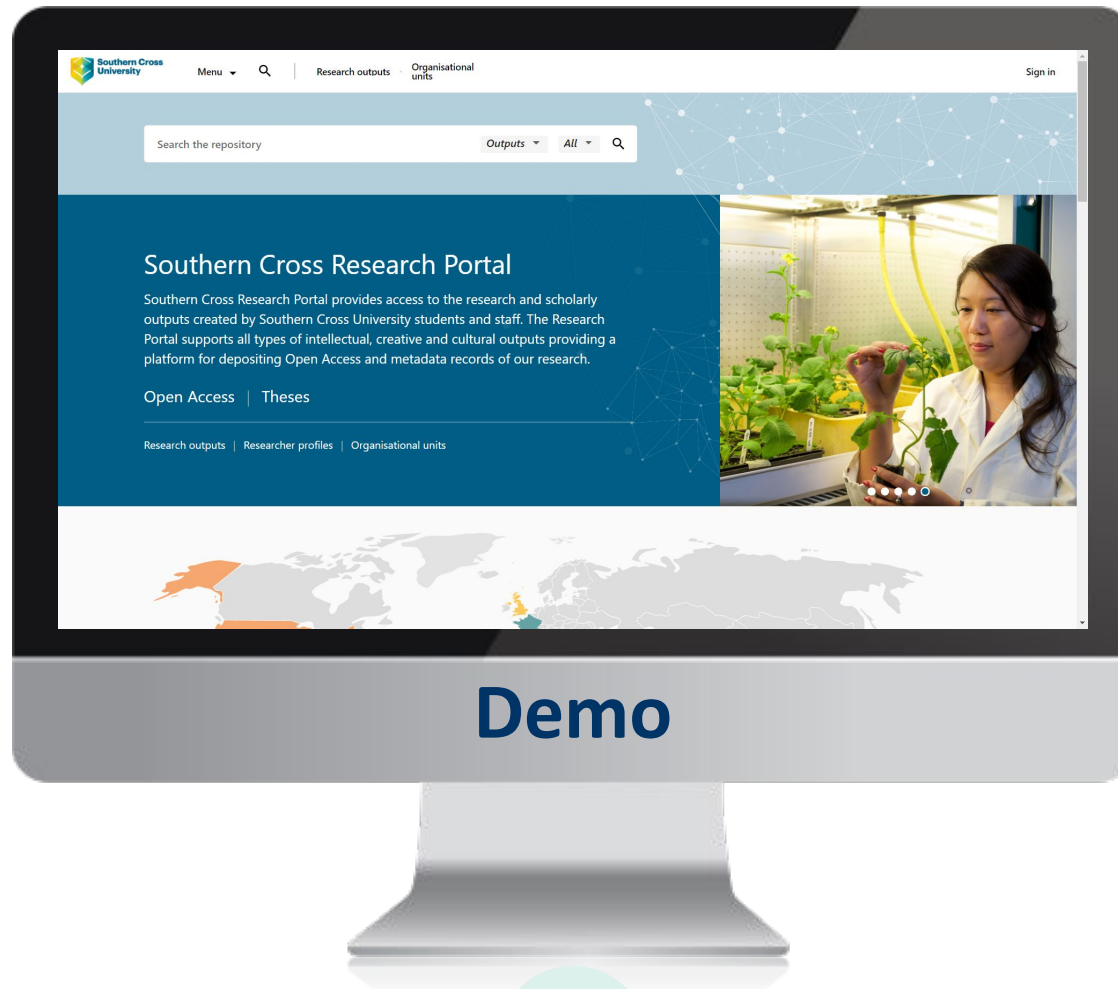

Number of Activities by Activity Category

Number of Activities by Activity Type

Analytics – Grants DV

Esploro 2022 Roadmap

RESEARCH PORTAL & RESEARCHER PROFILES

- Accessibility
- Expert Finder
- SEO
- Projects & Activities in profiles
- Browse by unit
- Sub-unit homepage
- CV management
- Collections