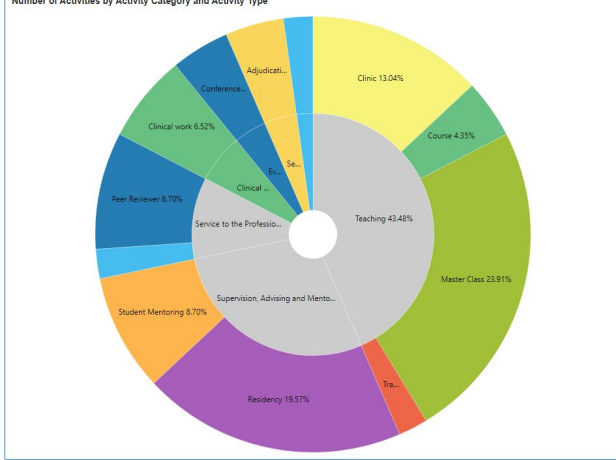

Number of Activities by Activity Category and Activity Type