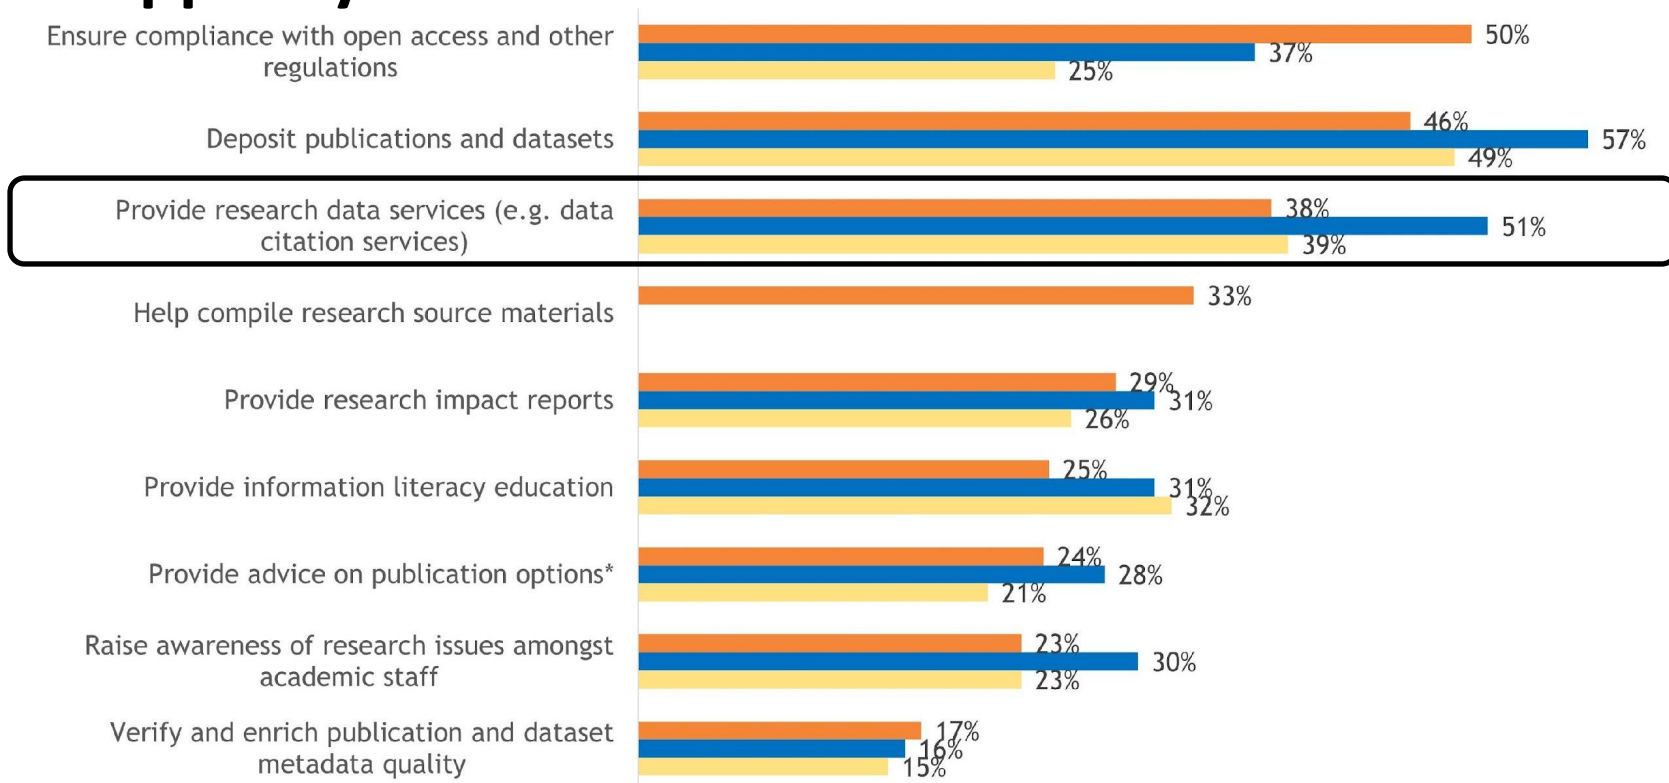

Deposit publications and datasets

Student deposit

Activities

Projects

Honors

Which of the following do you expect the library to do to support your role as a researcher?

Provide research data services (e.g. data citation services)

**Web of Science
time cited**

**Pivot-RP
funding opportunities**

**Research
resources**

**Browse researchers
& assets by
academic units**

Which of the following do you expect the library to do to support your role as a researcher?