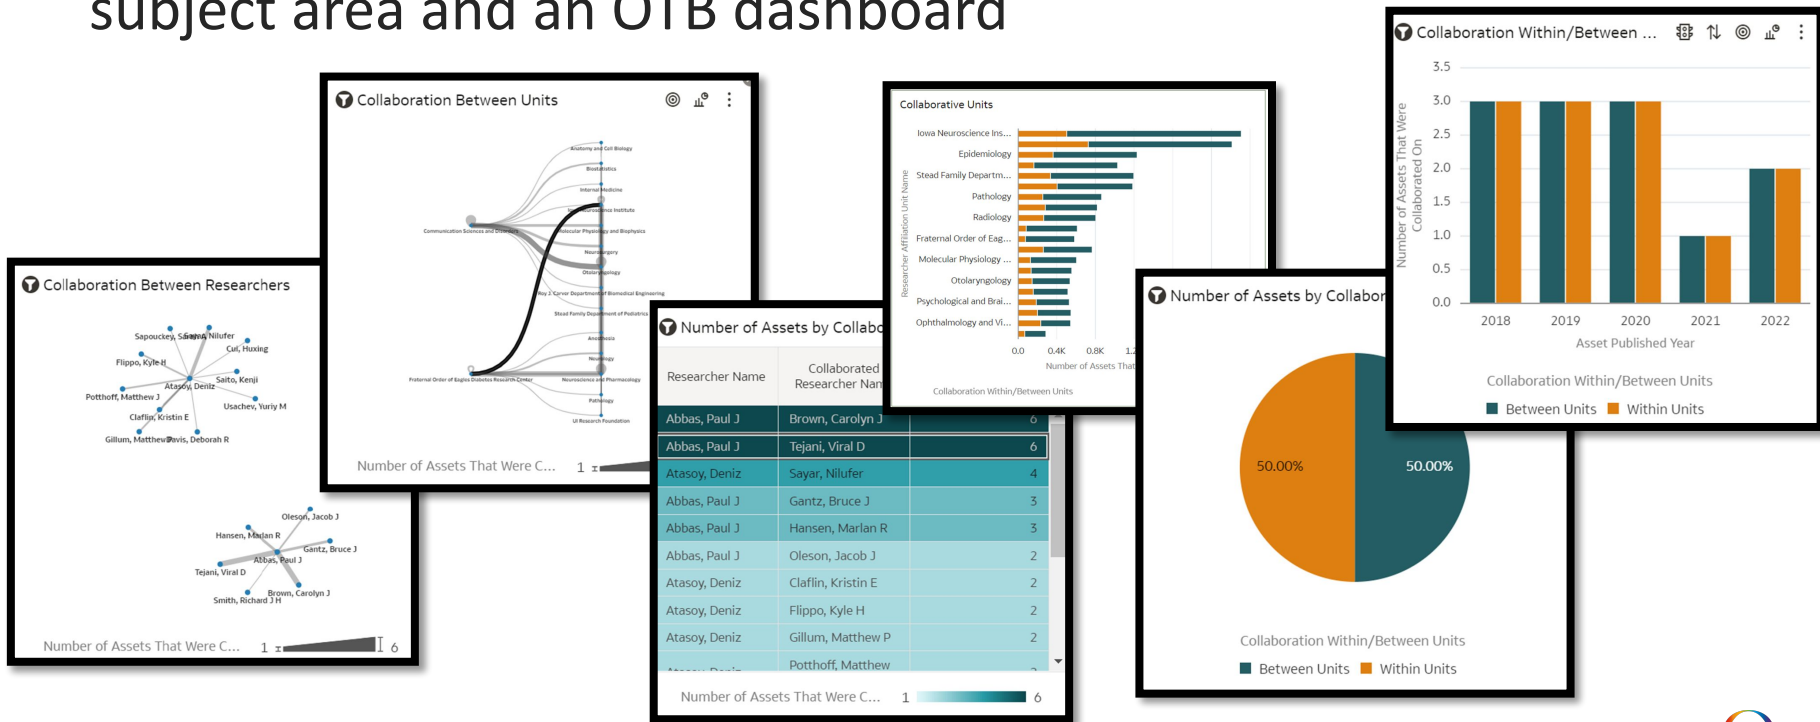

**Collaborations
report**

**New OTB
Dashboards**

Collaboration report
All entities covered
OTB DV dashboards:

- Activities
- Projects
- SH, SE

Collaborations report

- Interdisciplinary work trends, valuable collaborations – new subject area and an OTB dashboard

Analytics – Activities Dashboard

Esploro Researchers Activities Dashboard DV

Activity Start Date (calendar) Full Range Activity End Date (calendar) Full Range Activity Category Teaching Activity Organization Unit Name All Researcher Member Name All