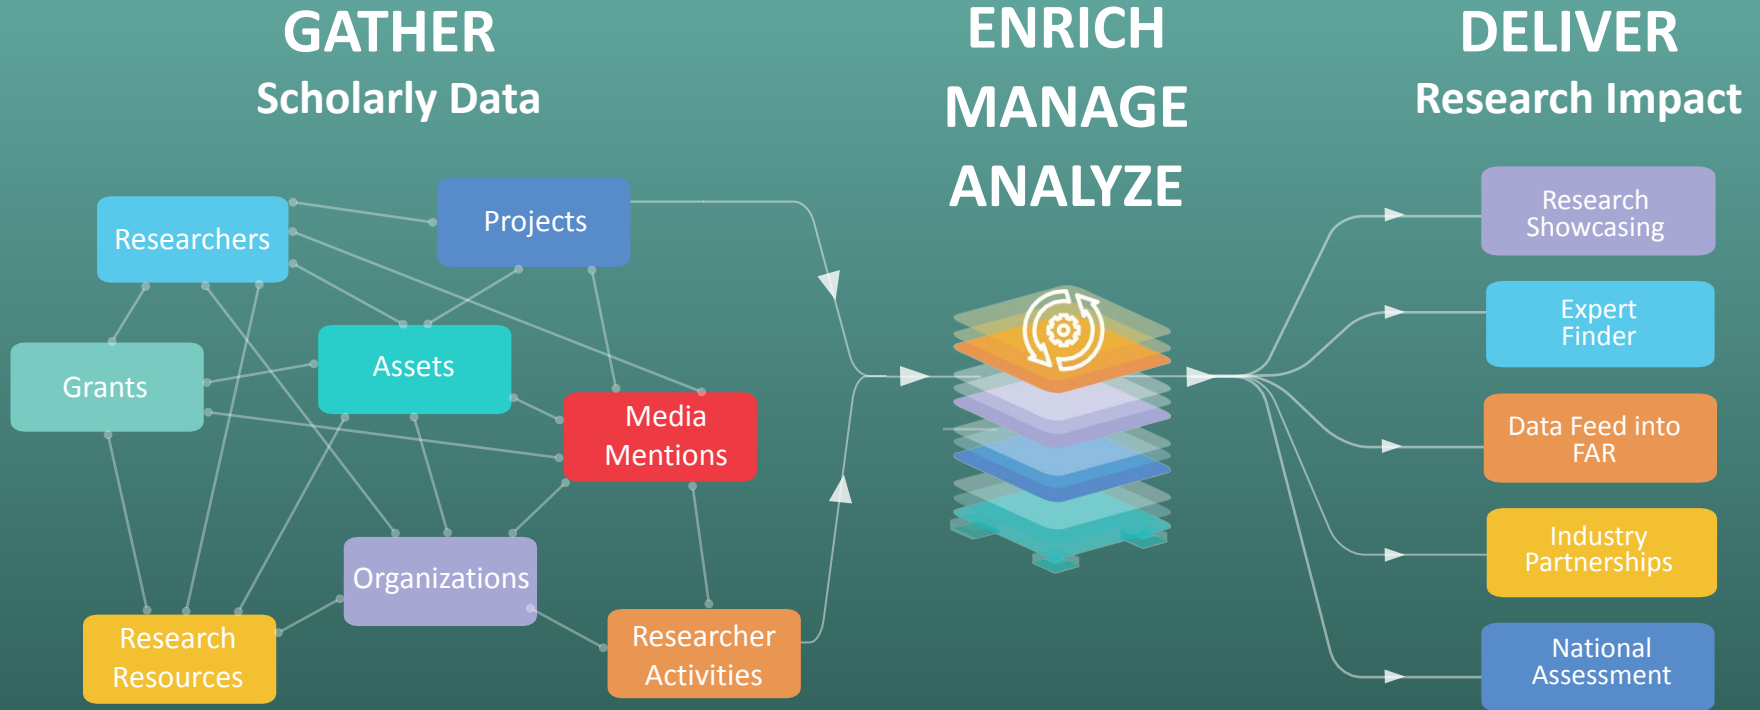

Esploro Product Update

Shalhevet Bar-Asher, VP Research Information Management

What is Esploro?

Esploro Research Information Management Solution

Expert
Finder

University
Prestige & Ranking

Data for
Activity Reporting

(Libraries, Researchers, Assistants)

The Uniqueness of the Esploro Offering

1

Smart Harvesting

Machine learning algorithm to automatically populate research assets

2

Open & Extensible

Open APIs and easily customizable solutions