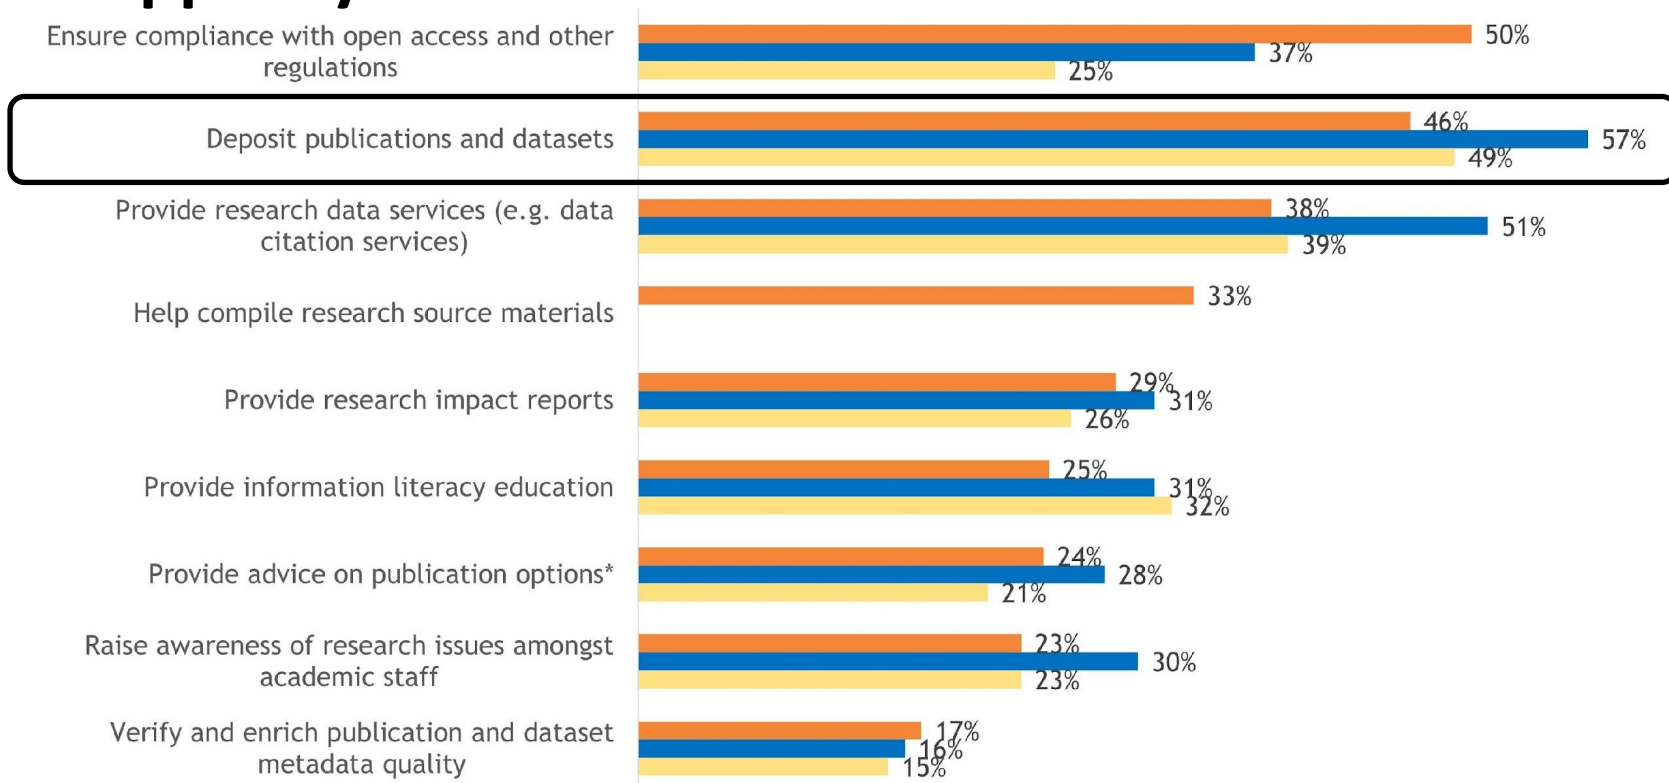

Which of the following do you expect the library to do to support your role as a researcher?