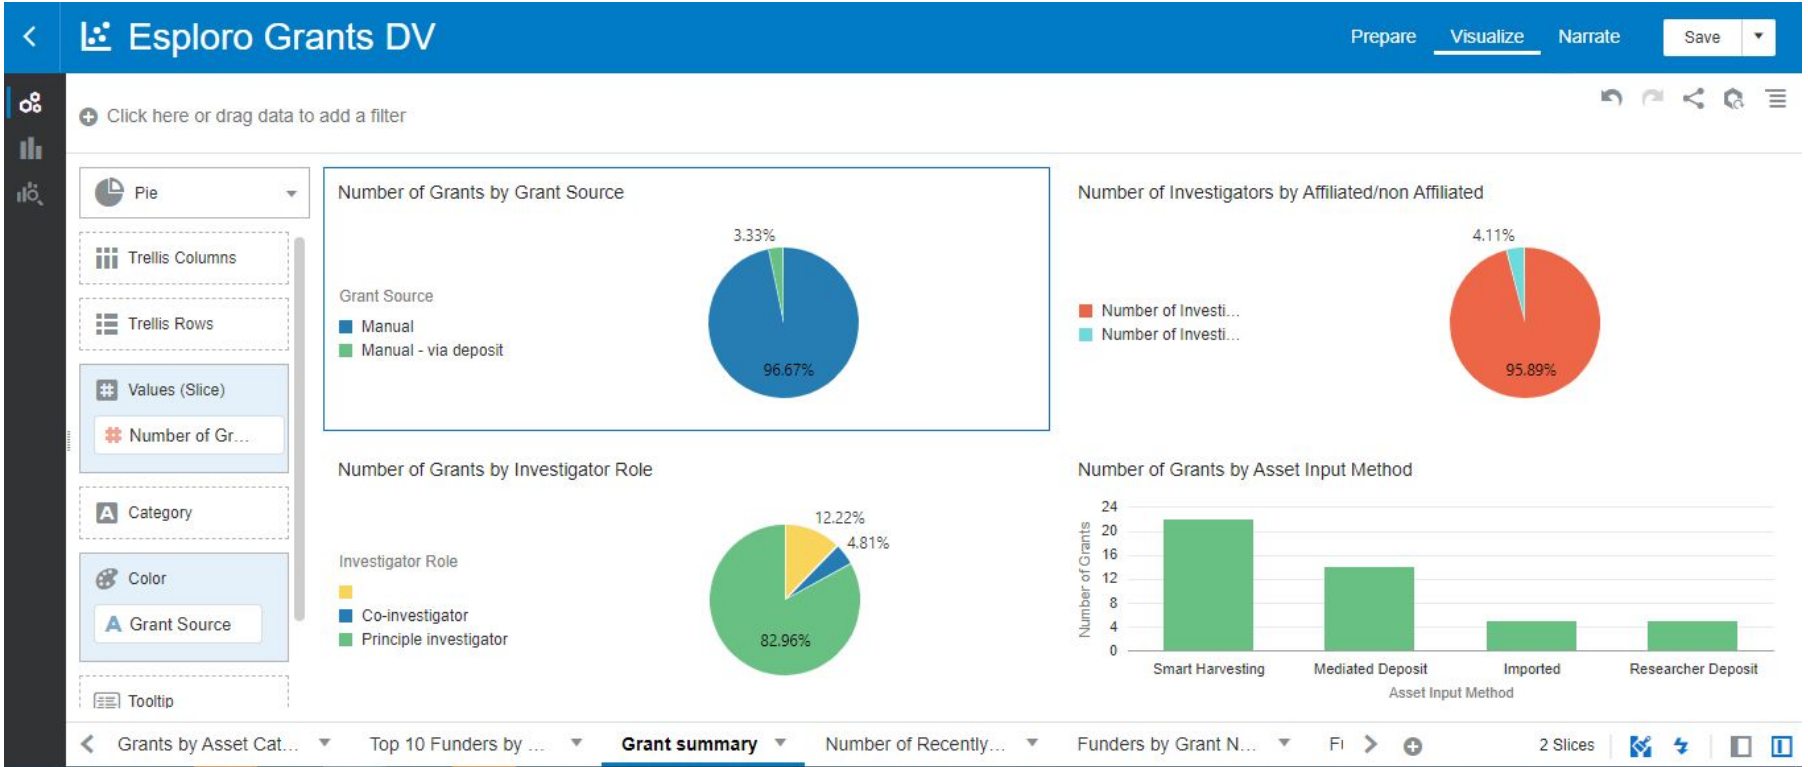

Number of Activities by Activity Category

Number of Activities by Activity Type

Analytics – Grants DV

Esploro 2022 Roadmap

RESEARCH PORTAL & RESEARCHER PROFILES

- Accessibility
- Expert Finder
- SEO
- Projects & Activities in profiles
- Browse by unit
- Sub-unit homepage
- CV management
- Collections