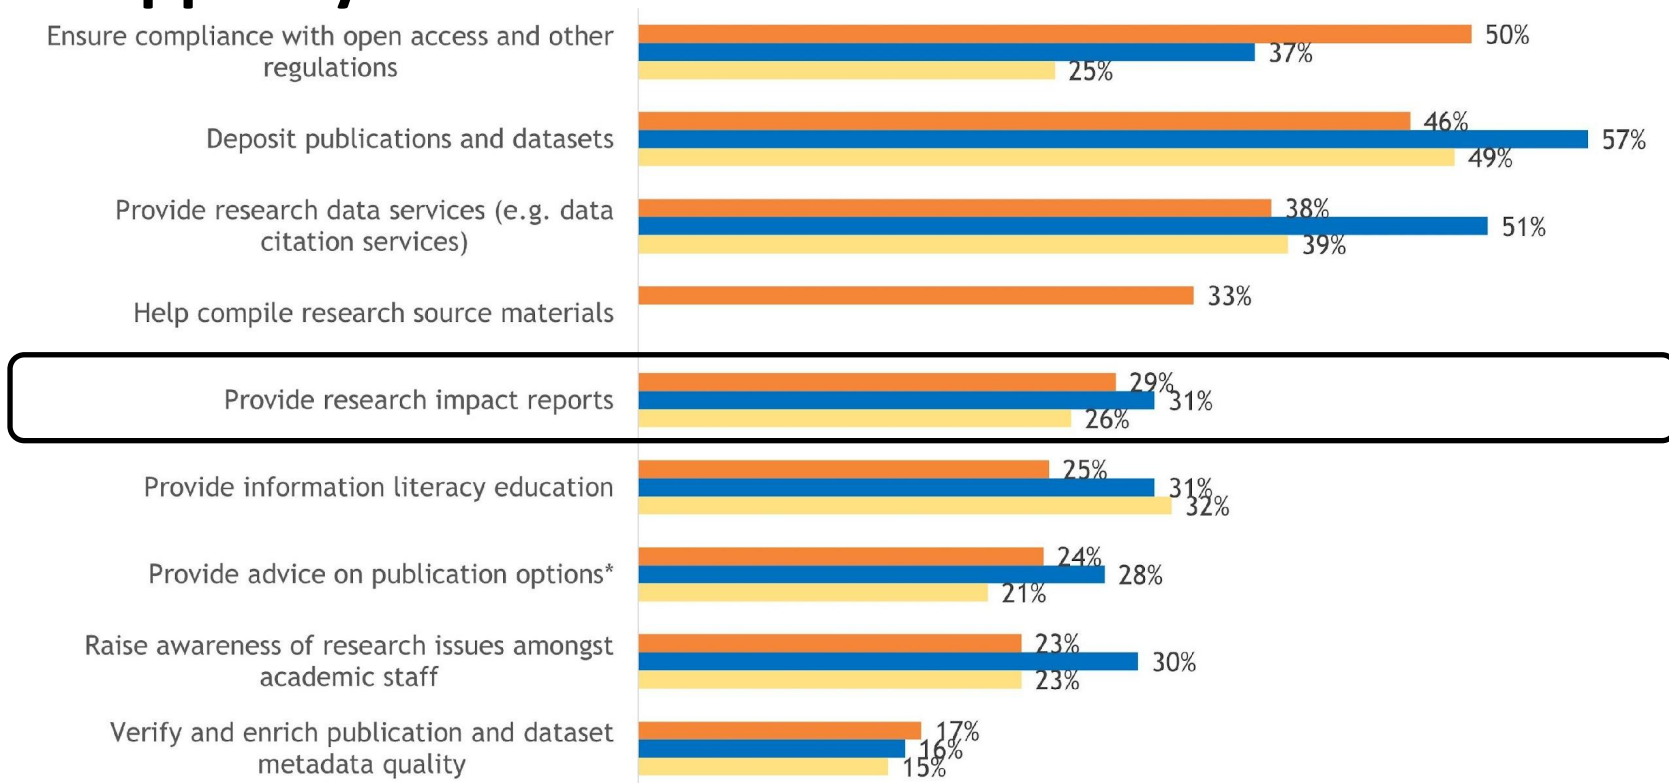

**Web of Science
time cited**

**Pivot-RP
funding opportunities**

**Research
resources**

**Browse researchers
& assets by
academic units**

Which of the following do you expect the library to do to support your role as a researcher?

Provide research impact reports

Featured profile

Improved search index

General pages

Custom link

Advanced search & improved indexing

Which of the following do you expect the library to do to support your role as a researcher?