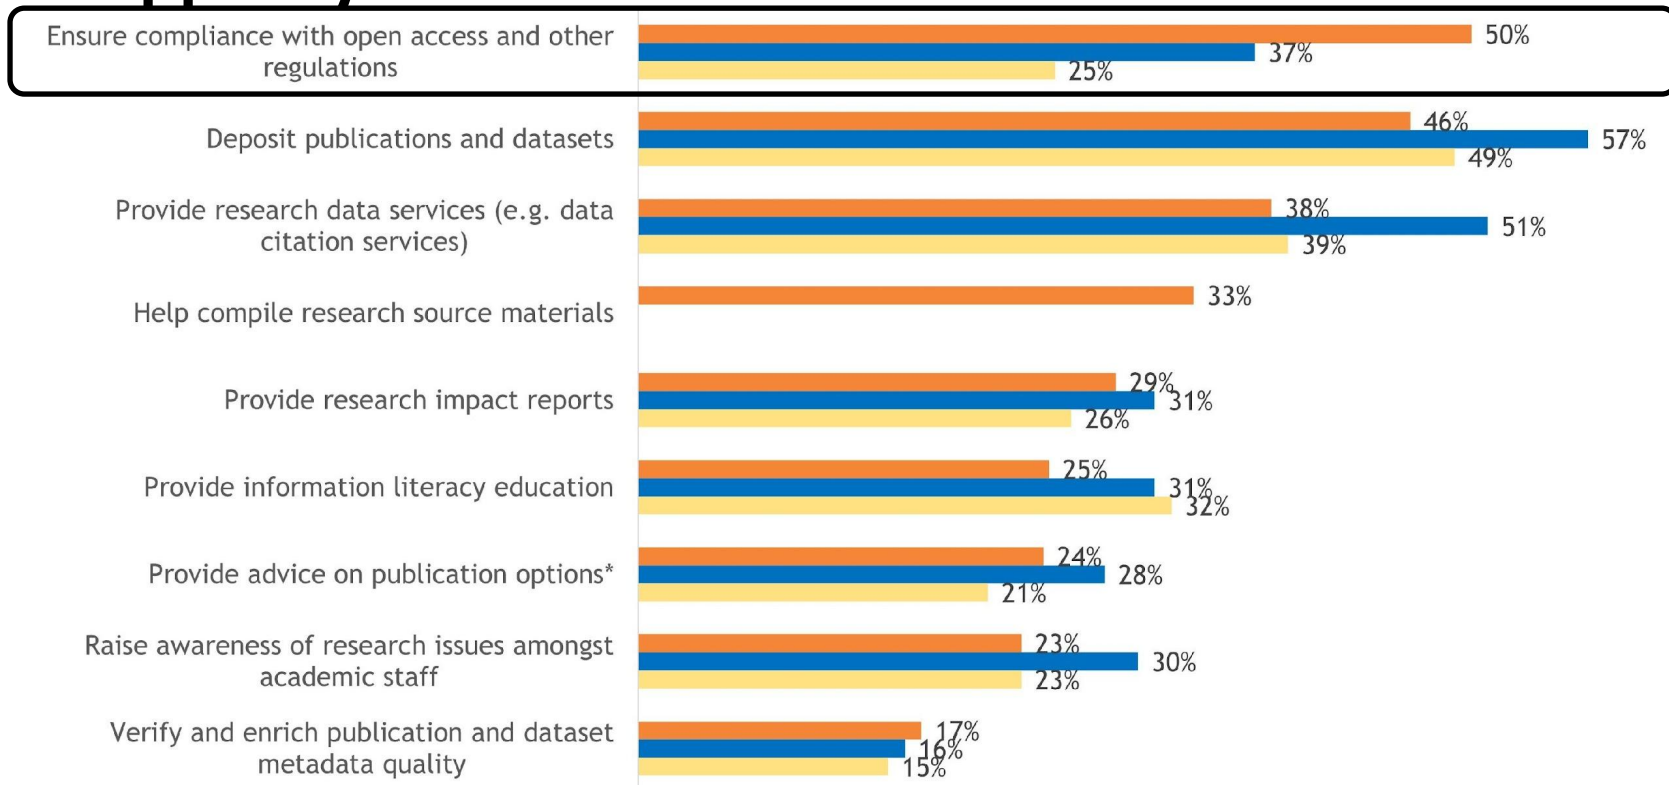

Which of the following do you expect the library to do to support your role as a researcher?