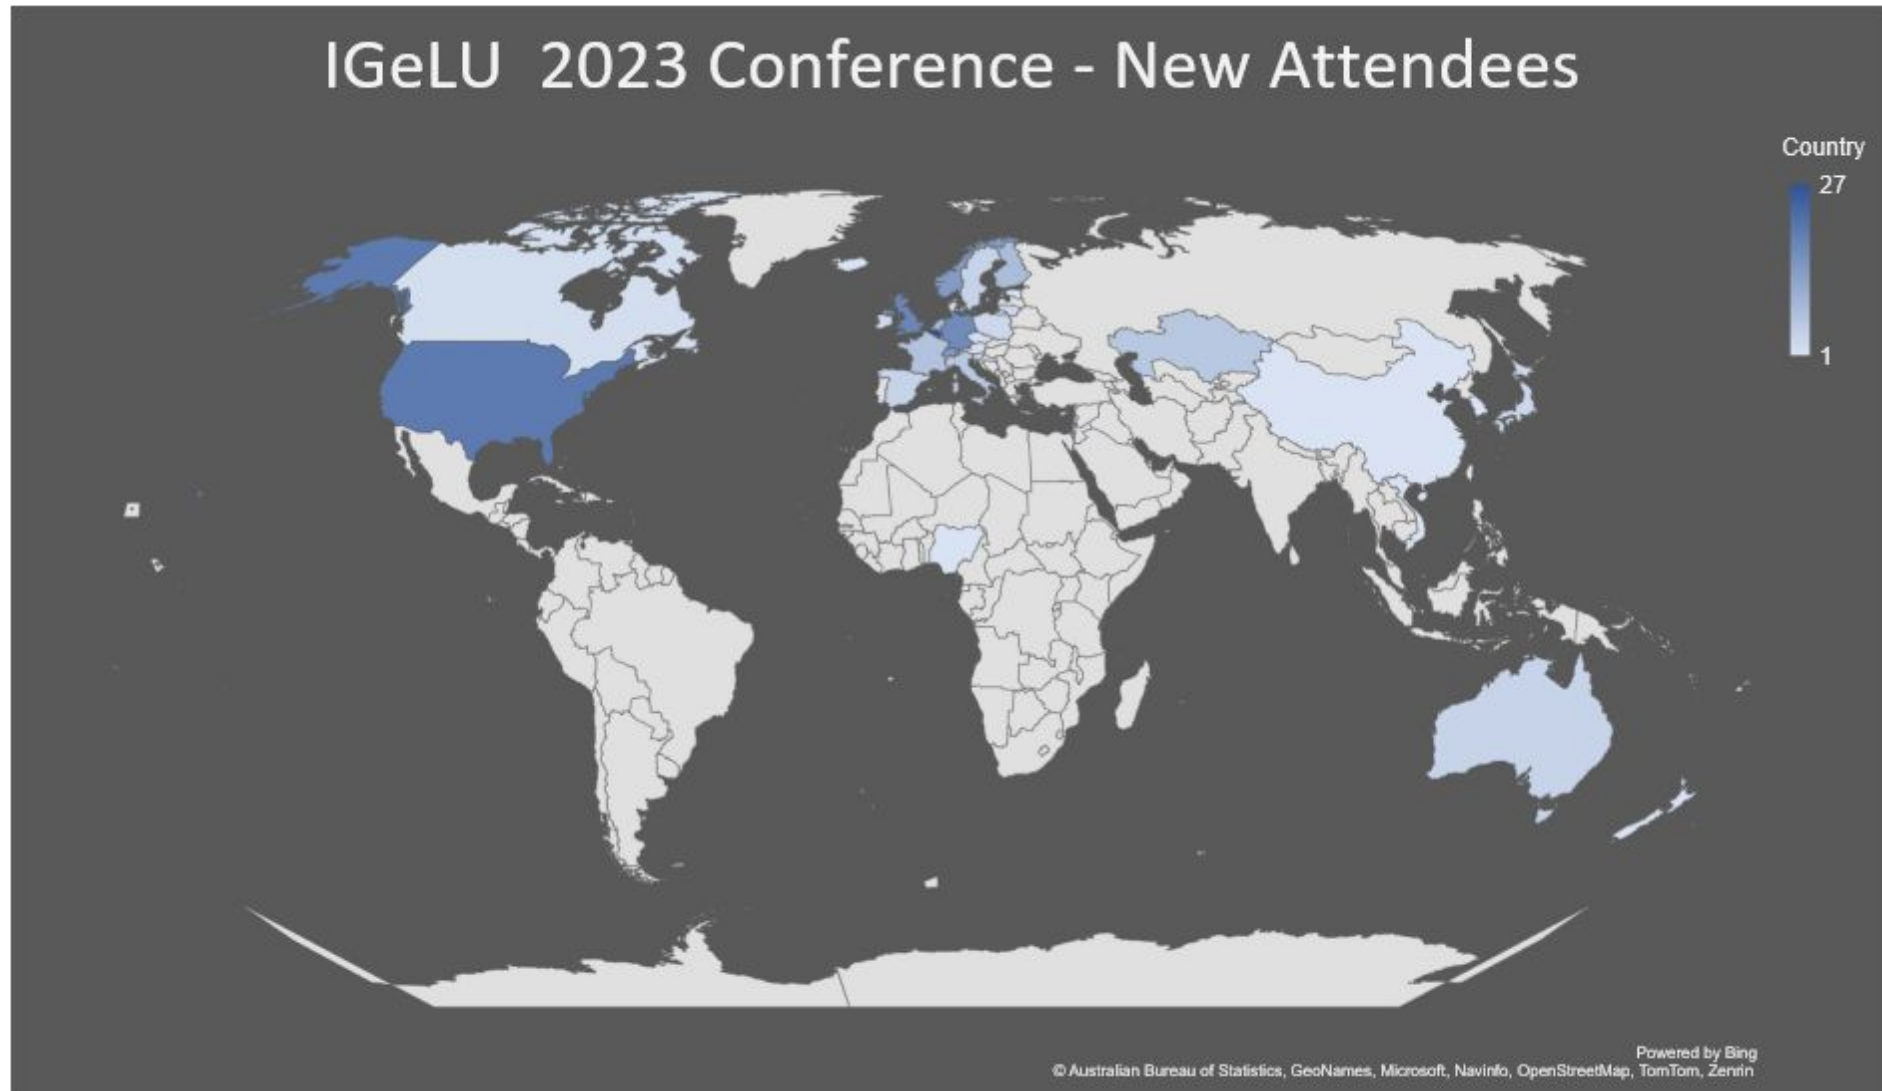

IGeLU 2023 Conference App

- Open the Ex Libris Library Mobile application.
- Select “**IGeLU 2023**” from the list of organizations.
- Accept the terms of use.
- Sign in with your **Facebook**, **LinkedIn** or **Google** account (for better experience). You can also register via **Email** but this option is less recommended.

Welcome Session

Dave Allen, IGeLU Chair
Jo Rademakers/ LIBIS/KU Leuven

IGeLU 2023

LEUVEN
11-14TH SEPTEMBER

IGeLU 2023 Conference - Attendees

IGeLU 2023 Conference - New Attendees

Christine Moulen First-Time Attendee Grant for IGeLU 2023 Conference

IGeLU Conference Code of Conduct

https://igelu.org/about/organisation/conference_code_of_conduct_and_response_framework/

IGeLU 2023 **LEUVEN** 11-14TH SEPTEMBER

Welcome @ KU Leuven in Leuven

KU LEUVEN

KU LEUVEN