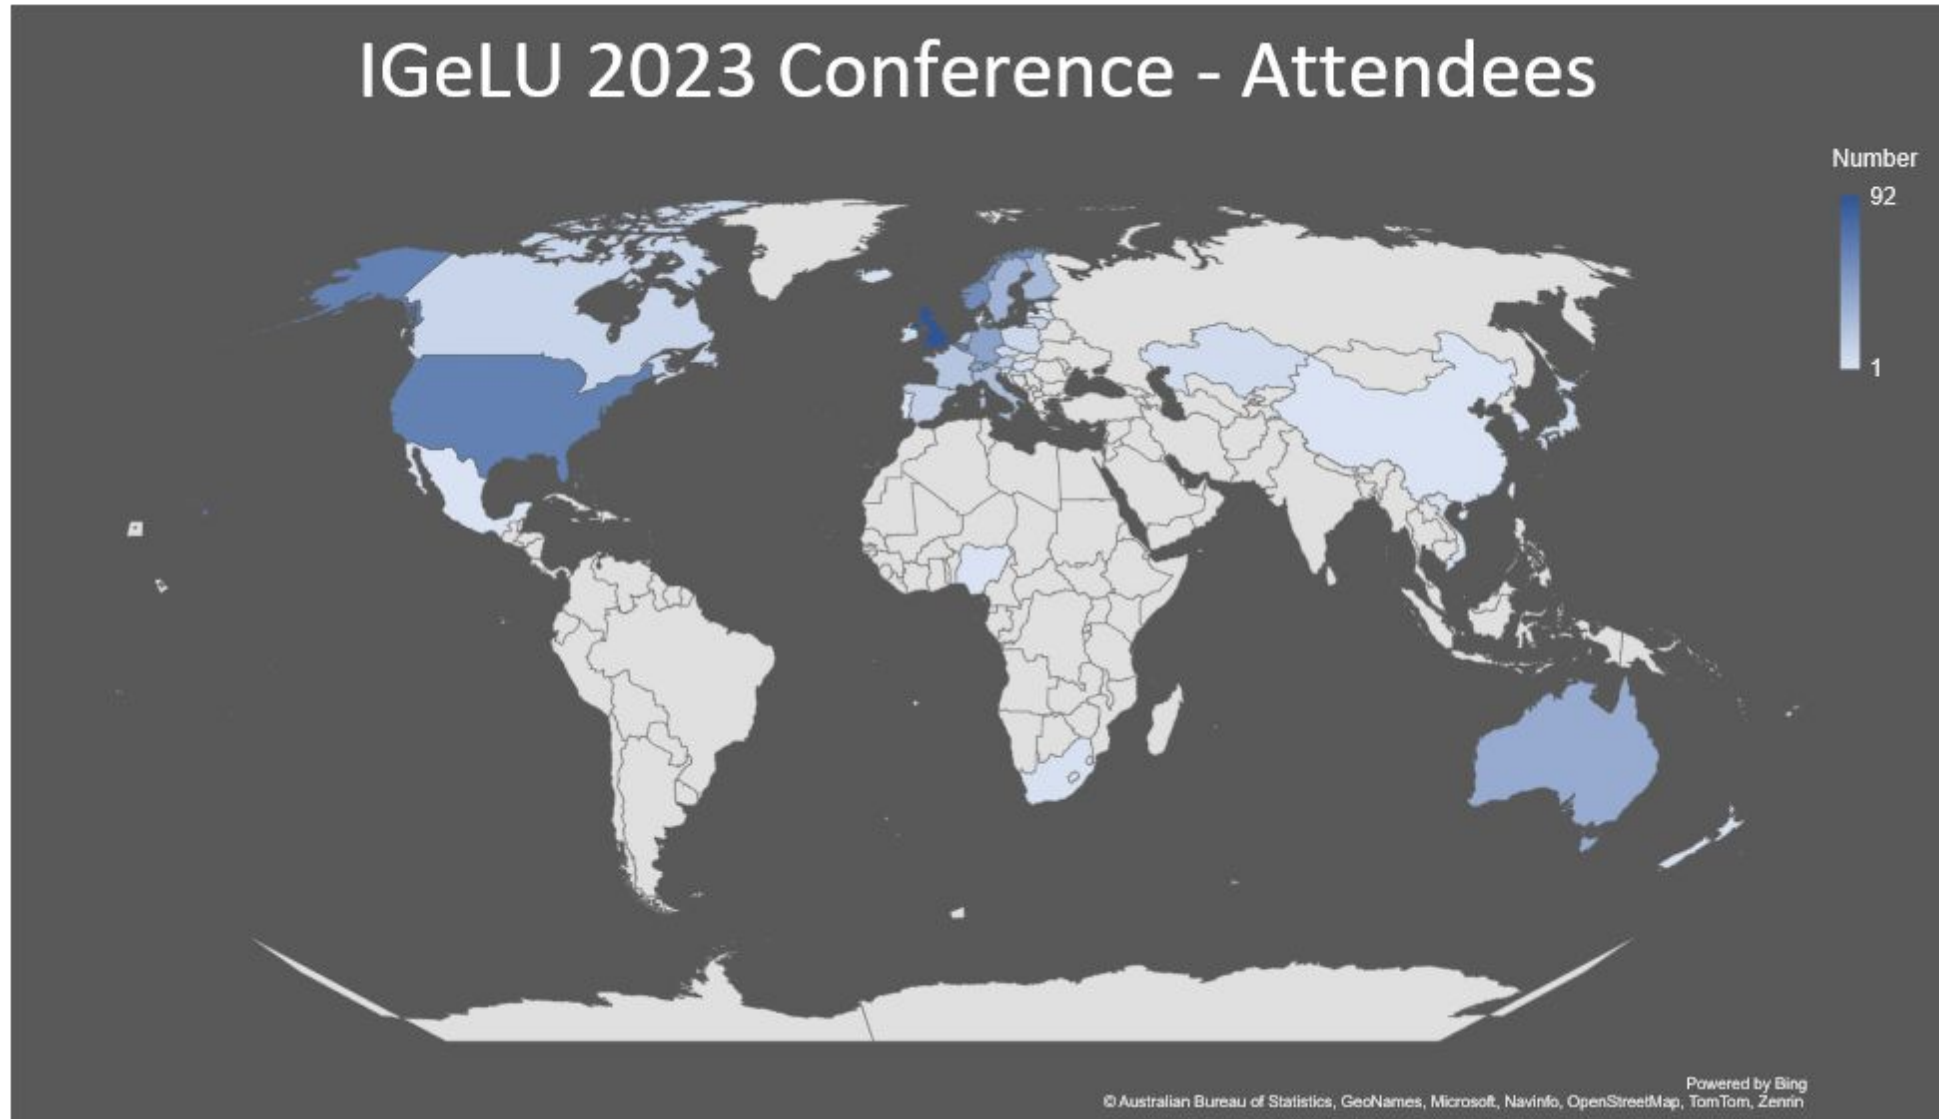

IGeLU 2023 Conference App

- Open the Ex Libris Library Mobile application.
- Select “**IGeLU 2023**” from the list of organizations.
- Accept the terms of use.
- Sign in with your **Facebook**, **LinkedIn** or **Google** account (for better experience). You can also register via **Email** but this option is less recommended.

Welcome Session

Dave Allen, IGeLU Chair
Jo Rademakers/ LIBIS/KU Leuven

IGeLU 2023

LEUVEN
11-14TH SEPTEMBER

IGeLU 2023 Conference - Attendees

IGeLU 2023 Conference - New Attendees

Christine Moulen First-Time Attendee Grant for IGeLU 2023 Conference

IGeLU Conference Code of Conduct

https://igelu.org/about/organisation/conference_code_of_conduct_and_response_framework/

IGeLU 2023 **LEUVEN** 11-14TH SEPTEMBER

Welcome @ KU Leuven in Leuven

KU LEUVEN

KU LEUVEN