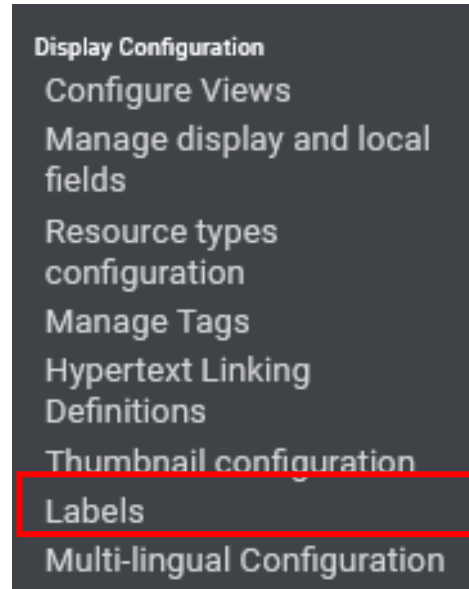

Date of Publication:
2020

Varying Form of Title:
שקד מצאי

Varying Form of Title:
Prunus amygdalus

How to control the field display for Primo details

How to control the field display for Primo details

- The display for the Primo details comes from “Configuration > Discovery > Display Configuration > Labels > Full Display Labels”.

	▲Table Name	↕Sub System	↕Description
30	Full Display Labels	Discovery UI Labels	Full Display Labels codes

How to control the field display for Primo details

- This is the line controlling the display of the “Other Title”.