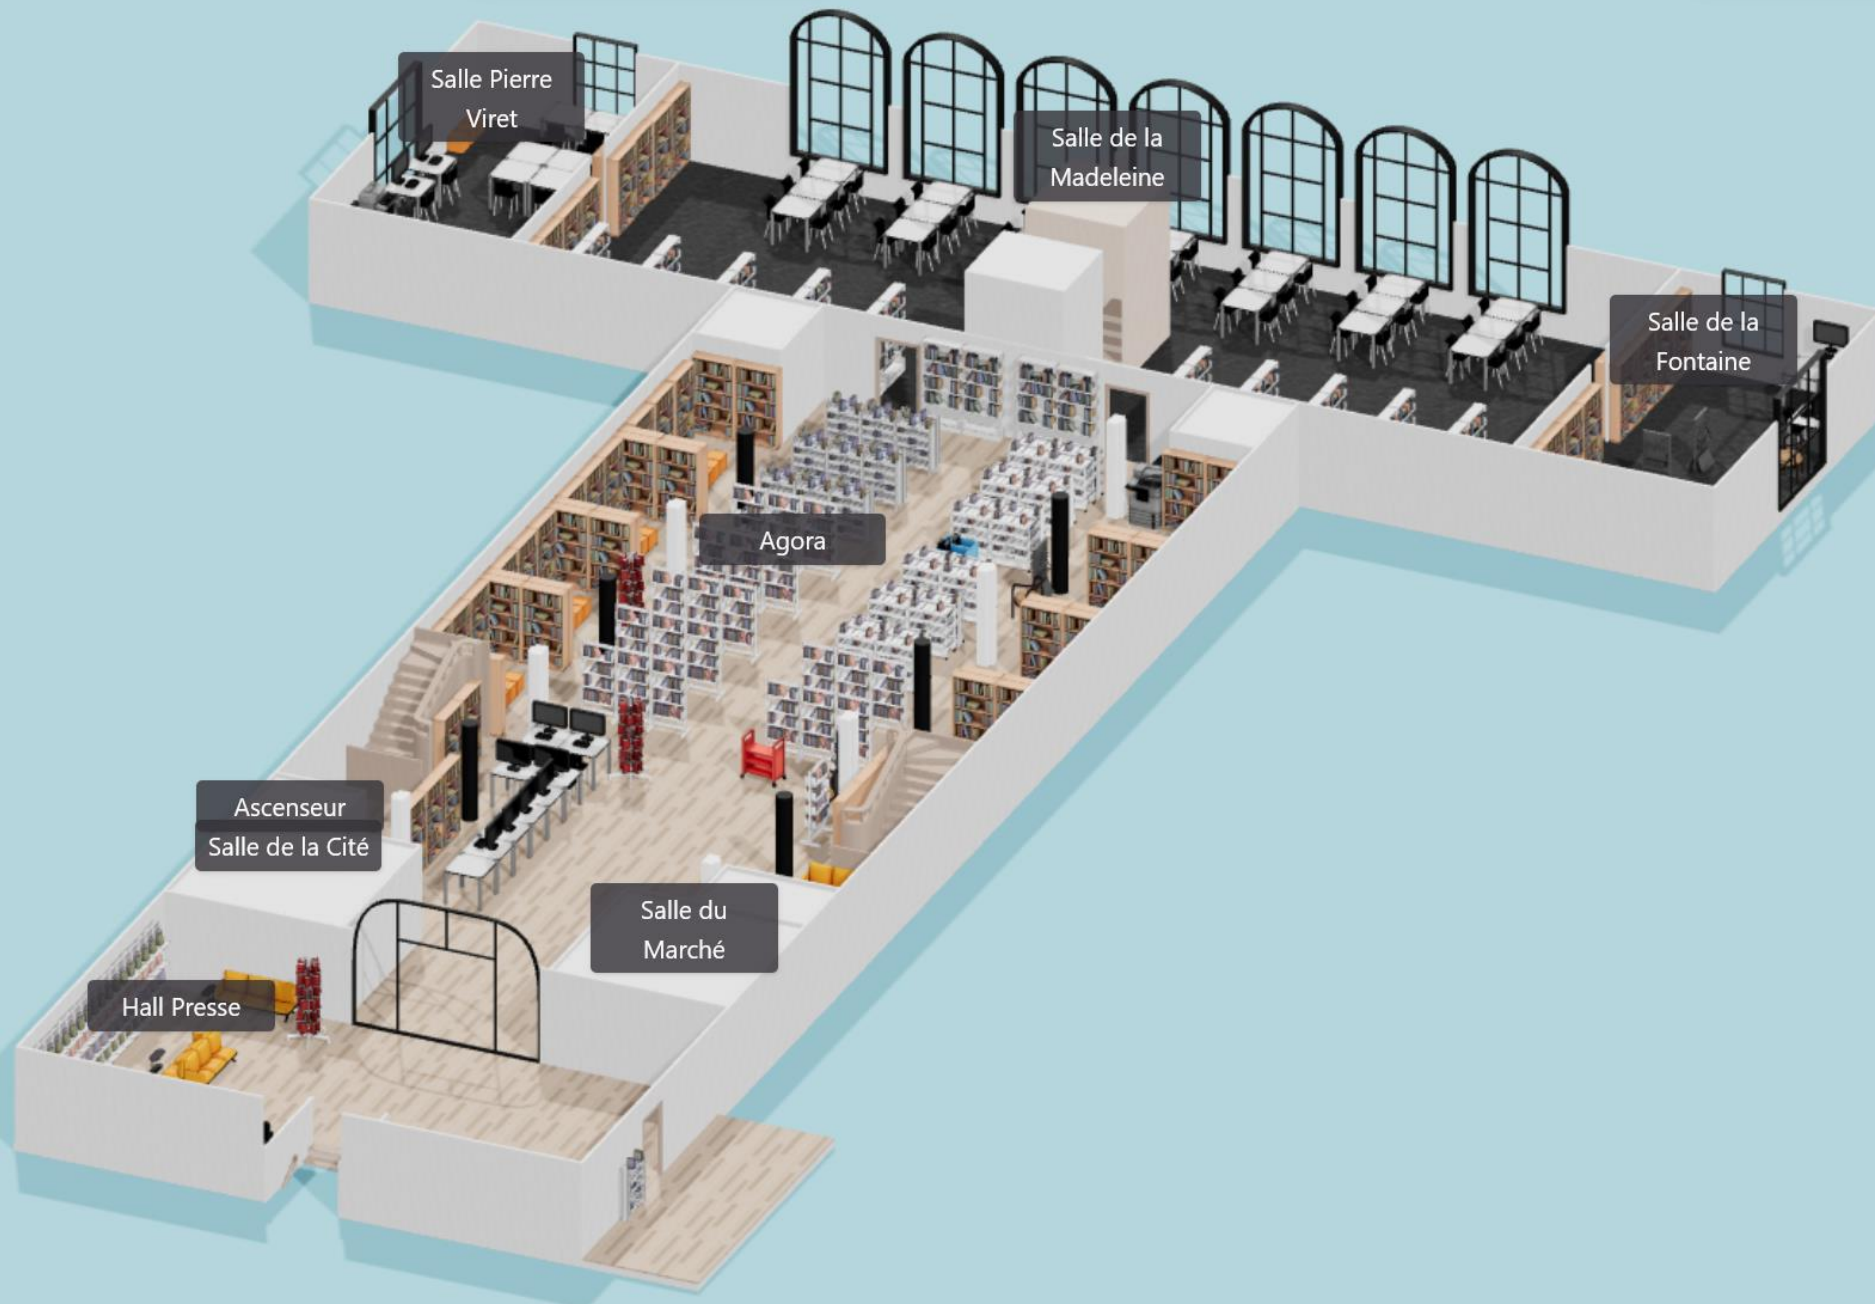

After :

R
i
p
o
n
n
e

Etage 1

Site Riponne : plan des salles