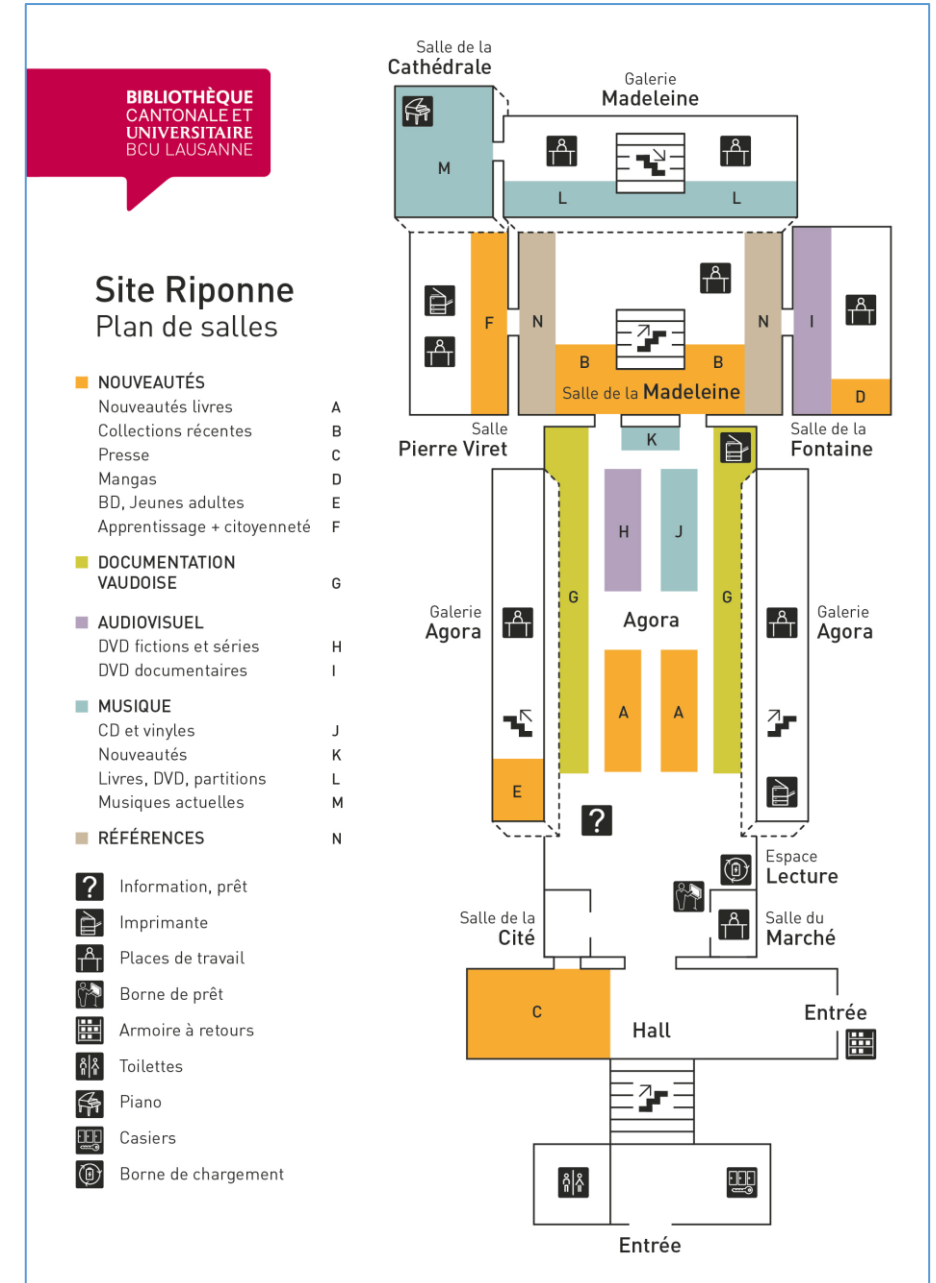

Il n'est pas possible de réserver des ouvrages disponibles à l'avance

La bibliothèque se situe au Chemin des Falaises 2, à Lausanne:

Bibliothèque universitaire de médecine - Lausanne

2 libraries : 2 geolocation projets

Site Unithèque

Site Riponne

Before

- Unithèque Library : Light pannel (1983)
- Riponne Library : Complex architecture

After :

U
n
i
t
h
è
q
u
e

After :

R
i
p
o
n
n
e

Etage 1

Site Riponne : plan des salles

BIBLIOTHÈQUE
CANTONALE ET
UNIVERSITAIRE
BCU LAUSANNE

How did we get there?

Goals

- Respond to the needs expressed in the survey
- Increase patrons autonomy
- Provide an interactive map accessible from the BCUL and PlanetUnil websites
- Integrate the map into Primo, so that the user can access it from the search results and is being pointed to the right shelves