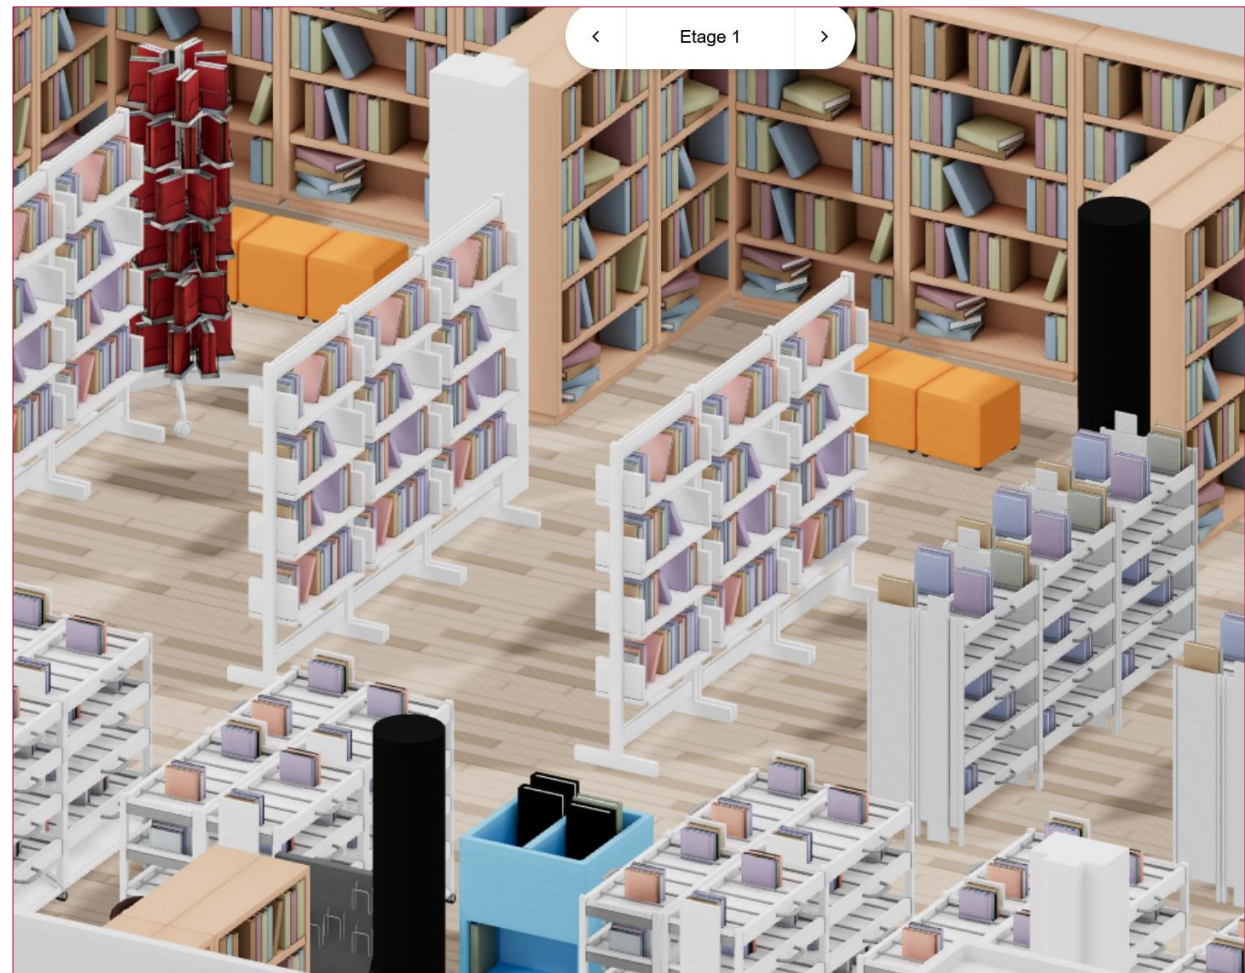

Putting the map online

Implementation : Riponne

- Map created by **Riven®**
- Product [Loupe™](#)

Implementation : Riponne

Implementation : Riponne

Placing objects into space,
descriptions, labels, adding rules to
link to location & call numbers