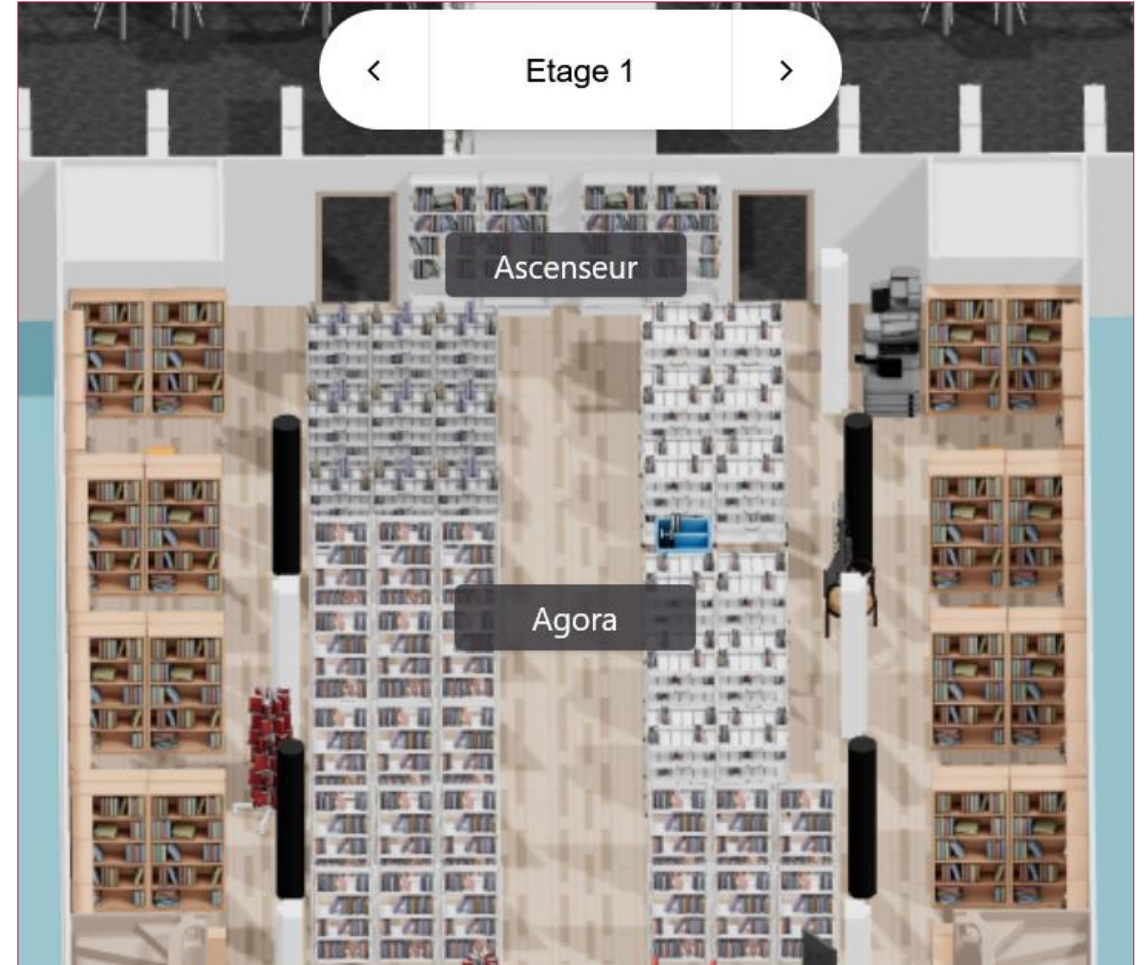

Putting the map online

Implementation : Riponne

- Map created by **Riven®**
- Product [Loupe™](#)

Implementation : Riponne

Implementation : Riponne

Placing objects into space,
descriptions, labels, adding rules to
link to location & call numbers