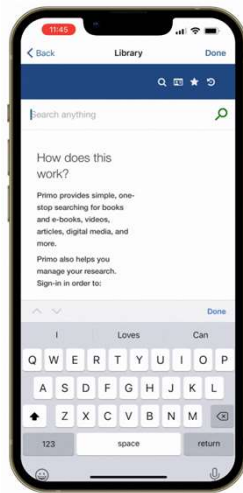

The logo features the word "ExLibris" in a dark grey, sans-serif font. Above the "i" in "Libris" is a multi-colored arc (rainbow). Below "ExLibris" is the word "campusM Library" in a red, sans-serif font. The "M" in "campusM" is significantly larger and bolder than the other letters.

ExLibris
campusM Library

Multiple App Offerings to Meet Your Requirements

1 Universal App - consortia

- » Apps within an app approach
- » Branded app on App Store
- » Search and select library or organization
- » Autonomous library management

2 Individual App

- » One app with multiple profiles
- » Branded app on App Store
- » Select library or organization
- » Shared experience management

Seamless Integration with Alma/Primo

Deliver feature-full discovery, delivery and account features from a native mobile app

Search & Discovery

Library Account Info

Seamless Integration with Leganto

Review resource lists, saved items in your collection, and more...

Effortlessly
integrate with
key university
services

LMS

Email

Leverage Mobile Push Notifications