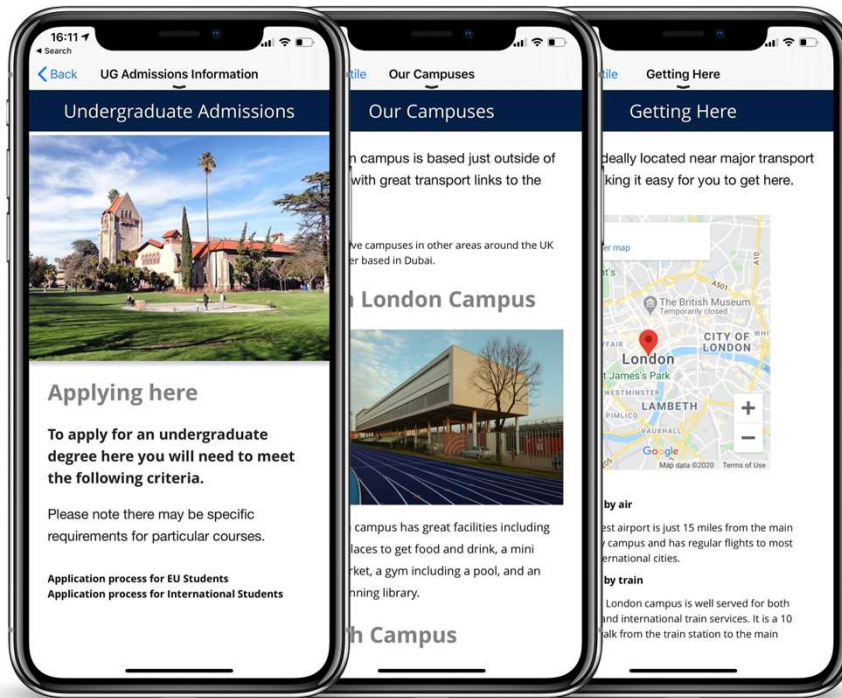

Create Engaging Content

Dynamic banners

Drag-and-drop content creation with advanced multimedia components

Quick and easy admin interface empowering content owners

My Profiles - Patron Personalization

Empower patrons to provide insight into their interests and ambitions through My Profile, giving you more tools to personalize their experience

Drive Participation in All Your Library Events

Deliver an intuitive events directory that makes it easy for patrons to discover and register for library events

Gain Instant Feedback

- ✓ Use Quick Polls to get feedback on general and specific library services
- ✓ Great for app feedback, library helpdesk feedback, new services, and more
- ✓ View real-time results
- ✓ Supports multi-question and recurring polls to gain insights for trends over time