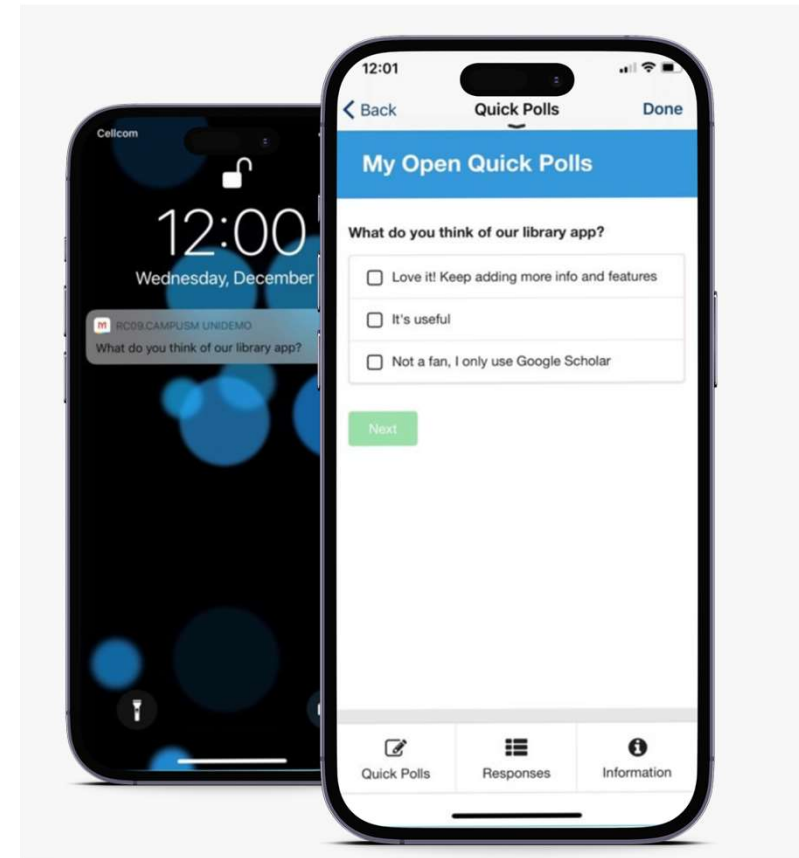

Create Engaging Content

Dynamic banners

Drag-and-drop content creation with advanced multimedia components

Quick and easy admin interface empowering content owners

My Profiles - Patron Personalization

Empower patrons to provide insight into their interests and ambitions through My Profile, giving you more tools to personalize their experience

Drive Participation in All Your Library Events

Deliver an intuitive events directory that makes it easy for patrons to discover and register for library events

Gain Instant Feedback

- ✓ Use Quick Polls to get feedback on general and specific library services
- ✓ Great for app feedback, library helpdesk feedback, new services, and more
- ✓ View real-time results
- ✓ Supports multi-question and recurring polls to gain insights for trends over time