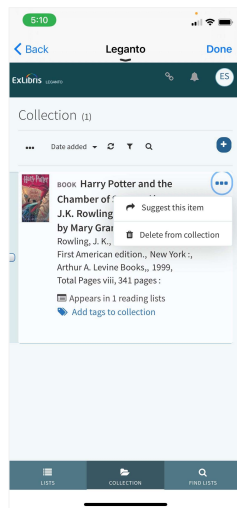

Search & Discovery

Library Account Info

Seamless Integration with Leganto

Review resource lists, saved items in your collection, and more...

Effortlessly
integrate with
key university
services

LMS

Email

Leverage Mobile Push Notifications