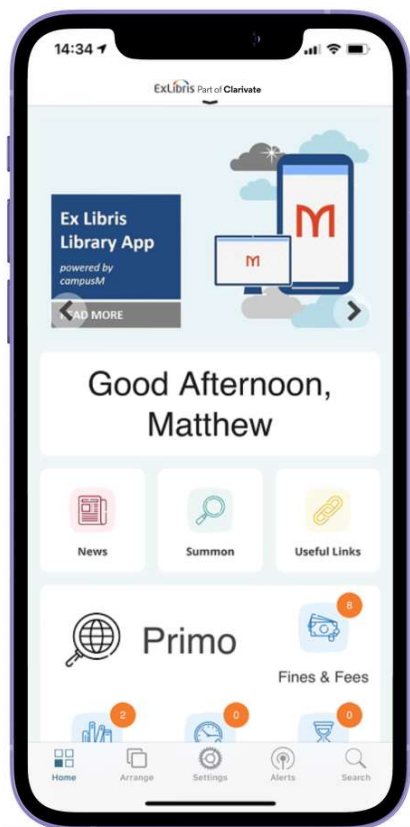

ExLibris
Part of **Clarivate**

IGOLU
International Group of Ex Libris Users

Where the Library and Student Success Meet: Introducing the campusM Library App

Yaara Galili, Director of Product Management,
Ex Libris Mobile Engagement Solutions

A Journey to Our New Product

campusM

Student success

Student engagement

Mobile knowledge

ExLibris[®]
Part of Clarivate

We know libraries

We know librarians

Introducing Ex Libris campusM Library

Takes the Library Beyond the Library

Integrate

Integrations with your
library platforms
& systems

Engage

Drive patron
engagement and use
of library services

Promote

Market your services
and their value

campusM Library

Branded App

Access to library services/resources

Push notifications

Events Discovery

Digital ID Cards

Out-of-the-box features

Who is this for?