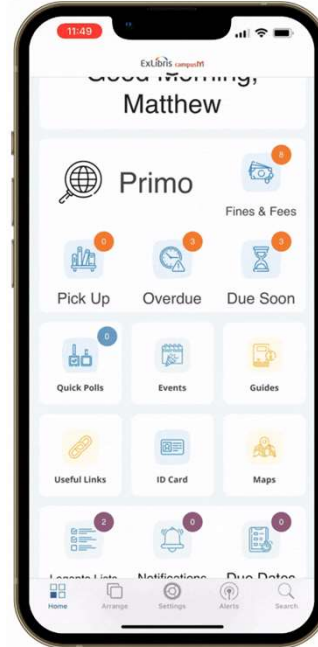

Create Engaging Content

Dynamic banners

Drag-and-drop content creation with advanced multimedia components

Quick and easy admin interface empowering content owners

My Profiles - Patron Personalization

Empower patrons to provide insight into their interests and ambitions through My Profile, giving you more tools to personalize their experience

Drive Participation in All Your Library Events

Deliver an intuitive events directory that makes it easy for patrons to discover and register for library events

Gain Instant Feedback

- ✓ Use Quick Polls to get feedback on general and specific library services
- ✓ Great for app feedback, library helpdesk feedback, new services, and more
- ✓ View real-time results
- ✓ Supports multi-question and recurring polls to gain insights for trends over time

Digital ID card

Digital ID Card

campusM Library App Manager

Insights to understand & improve user engagement

campusM Library comes with enterprise level analytics so that you can see the impact your app is having