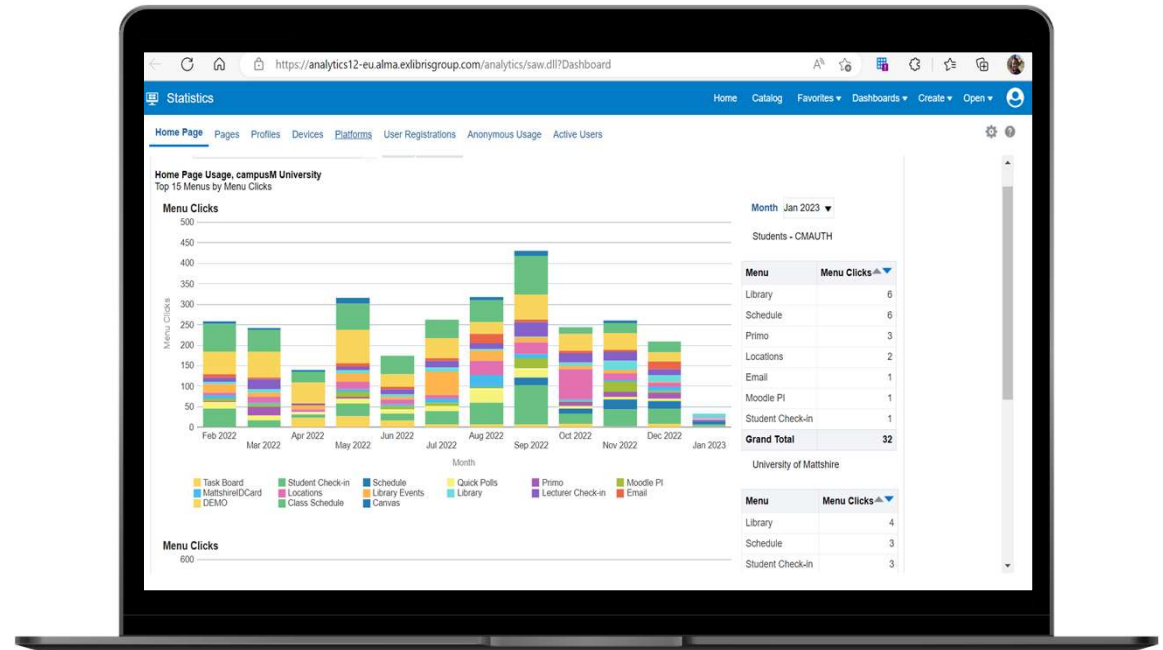

Drive Participation in All Your Library Events

Deliver an intuitive events directory that makes it easy for patrons to discover and register for library events

Gain Instant Feedback

- ✓ Use Quick Polls to get feedback on general and specific library services
- ✓ Great for app feedback, library helpdesk feedback, new services, and more
- ✓ View real-time results
- ✓ Supports multi-question and recurring polls to gain insights for trends over time

Digital ID card

Digital ID Card

campusM Library App Manager

Insights to understand & improve user engagement

campusM Library comes with enterprise level analytics so that you can see the impact your app is having

WE WANT YOU!

Under Review

Space booking

Self service

Integrations: SpringShare

EXLibris
Part of **Clarivate**

IGOLU
International Group of Ex Libris Users

Thank You!
yaara.galili@clarivate.com