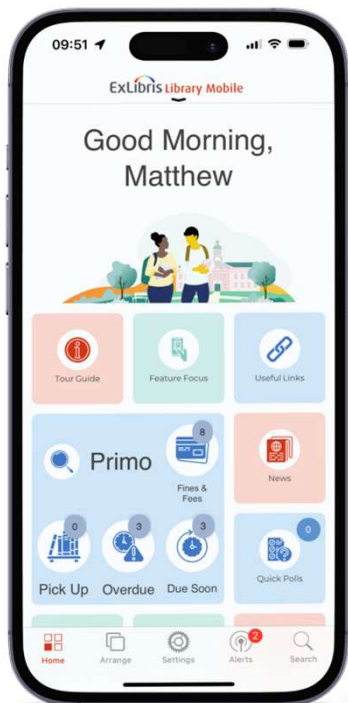

2 Individual App

- » One app with multiple profiles
- » Branded app on App Store
- » Select library or organization
- » Shared experience management

Seamless Integration with Alma/Primo

Deliver feature-full discovery, delivery and account features from a native mobile app

- ✓ Transition from SMS messages to native mobile push notifications
- ✓ Push notifications get the highest click and open rates of all communication methods
- ✓ Automated push notification for configured outgoing emails
- ✓ Leverage mobile push notifications to drive users to engage with library updates
- ✓ Deliver key updates to patrons
- ✓ Personalized notifications provide reassurance

Create Engaging Content

Dynamic banners

Drag-and-drop content creation with advanced multimedia components

Quick and easy admin interface empowering content owners

My Profiles - Patron Personalization

Empower patrons to provide insight into their interests and ambitions through My Profile, giving you more tools to personalize their experience