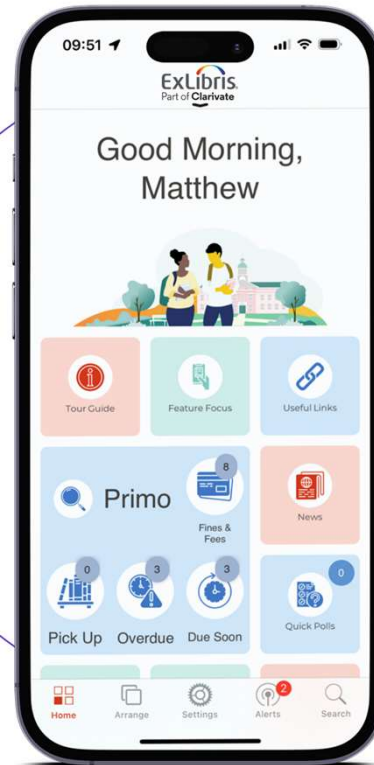

Introducing Ex Libris campusM Library

Takes the Library Beyond the Library

Integrate

Integrations with your
library platforms
& systems

Engage

Drive patron
engagement and use
of library services

Promote

Market your services
and their value

campusM Library

Branded App

Access to library services/resources

Push notifications

Events Discovery

Digital ID Cards

Out-of-the-box features

Who is this for?

- Libraries who want their own app

- Libraries of small-mid size institutions who want to carry the institutional app

- Consortia

Similar from Afar, but Far from Being the Same

Feature Fiesta: Exploring What's Inside