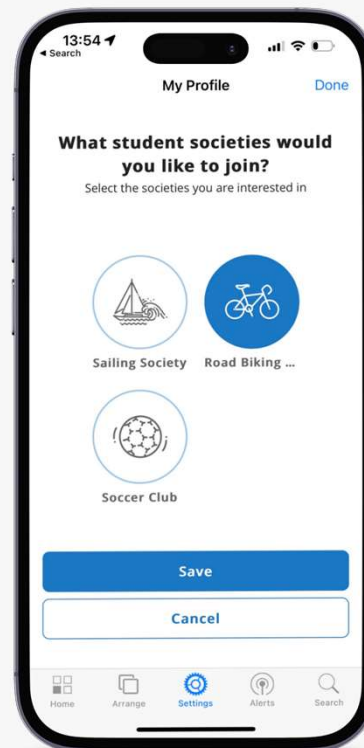

Create Engaging Content

Dynamic banners

Drag-and-drop content creation with advanced multimedia components

Quick and easy admin interface empowering content owners

My Profiles - Patron Personalization

Empower patrons to provide insight into their interests and ambitions through My Profile, giving you more tools to personalize their experience

Drive Participation in All Your Library Events

Deliver an intuitive events directory that makes it easy for patrons to discover and register for library events

Gain Instant Feedback

- ✓ Use Quick Polls to get feedback on general and specific library services
- ✓ Great for app feedback, library helpdesk feedback, new services, and more
- ✓ View real-time results
- ✓ Supports multi-question and recurring polls to gain insights for trends over time