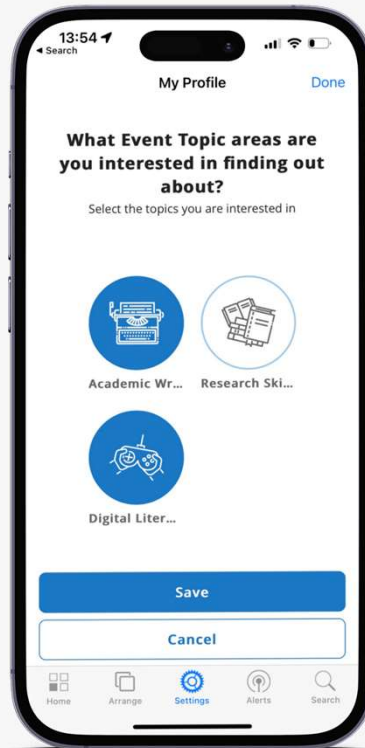

Create Engaging Content

Dynamic banners

Drag-and-drop content creation with advanced multimedia components

Quick and easy admin interface empowering content owners

My Profiles - Patron Personalization

Empower patrons to provide insight into their interests and ambitions through My Profile, giving you more tools to personalize their experience

Drive Participation in All Your Library Events

Deliver an intuitive events directory that makes it easy for patrons to discover and register for library events

Gain Instant Feedback

- ✓ Use Quick Polls to get feedback on general and specific library services
- ✓ Great for app feedback, library helpdesk feedback, new services, and more
- ✓ View real-time results
- ✓ Supports multi-question and recurring polls to gain insights for trends over time

Digital ID card

Digital ID Card

campusM Library App Manager

Insights to understand & improve user engagement

campusM Library comes with enterprise level analytics so that you can see the impact your app is having