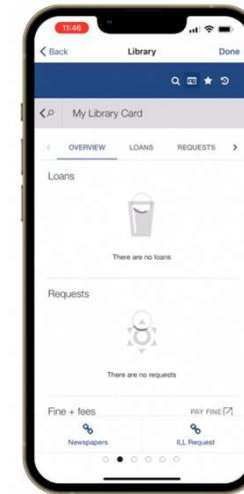

ExLibris
campusM Library

Multiple App Offerings to Meet Your Requirements

1 Universal App - consortia

- » Apps within an app approach
- » Branded app on App Store
- » Search and select library or organization
- » Autonomous library management

2 Individual App

- » One app with multiple profiles
- » Branded app on App Store
- » Select library or organization
- » Shared experience management

Seamless Integration with Alma/Primo

Deliver feature-full discovery, delivery and account features from a native mobile app

Search & Discovery

Library Account Info

Seamless Integration with Leganto

Review resource lists, saved items in your collection, and more...

Effortlessly
integrate with
key university
services

LMS

Email

Leverage Mobile Push Notifications