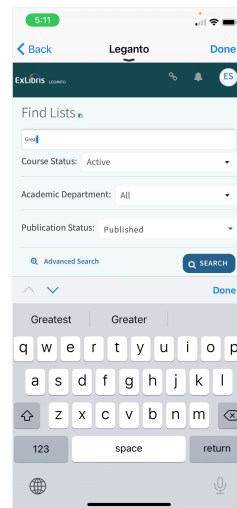

ExLibris
campusM Library

Multiple App Offerings to Meet Your Requirements

1 Universal App - consortia

- » Apps within an app approach
- » Branded app on App Store
- » Search and select library or organization
- » Autonomous library management

2 Individual App

- » One app with multiple profiles
- » Branded app on App Store
- » Select library or organization
- » Shared experience management

Seamless Integration with Alma/Primo

Deliver feature-full discovery, delivery and account features from a native mobile app

Search & Discovery

Library Account Info

Seamless Integration with Leganto

Review resource lists, saved items in your collection, and more...

Effortlessly
integrate with
key university
services

LMS

Email

Leverage Mobile Push Notifications