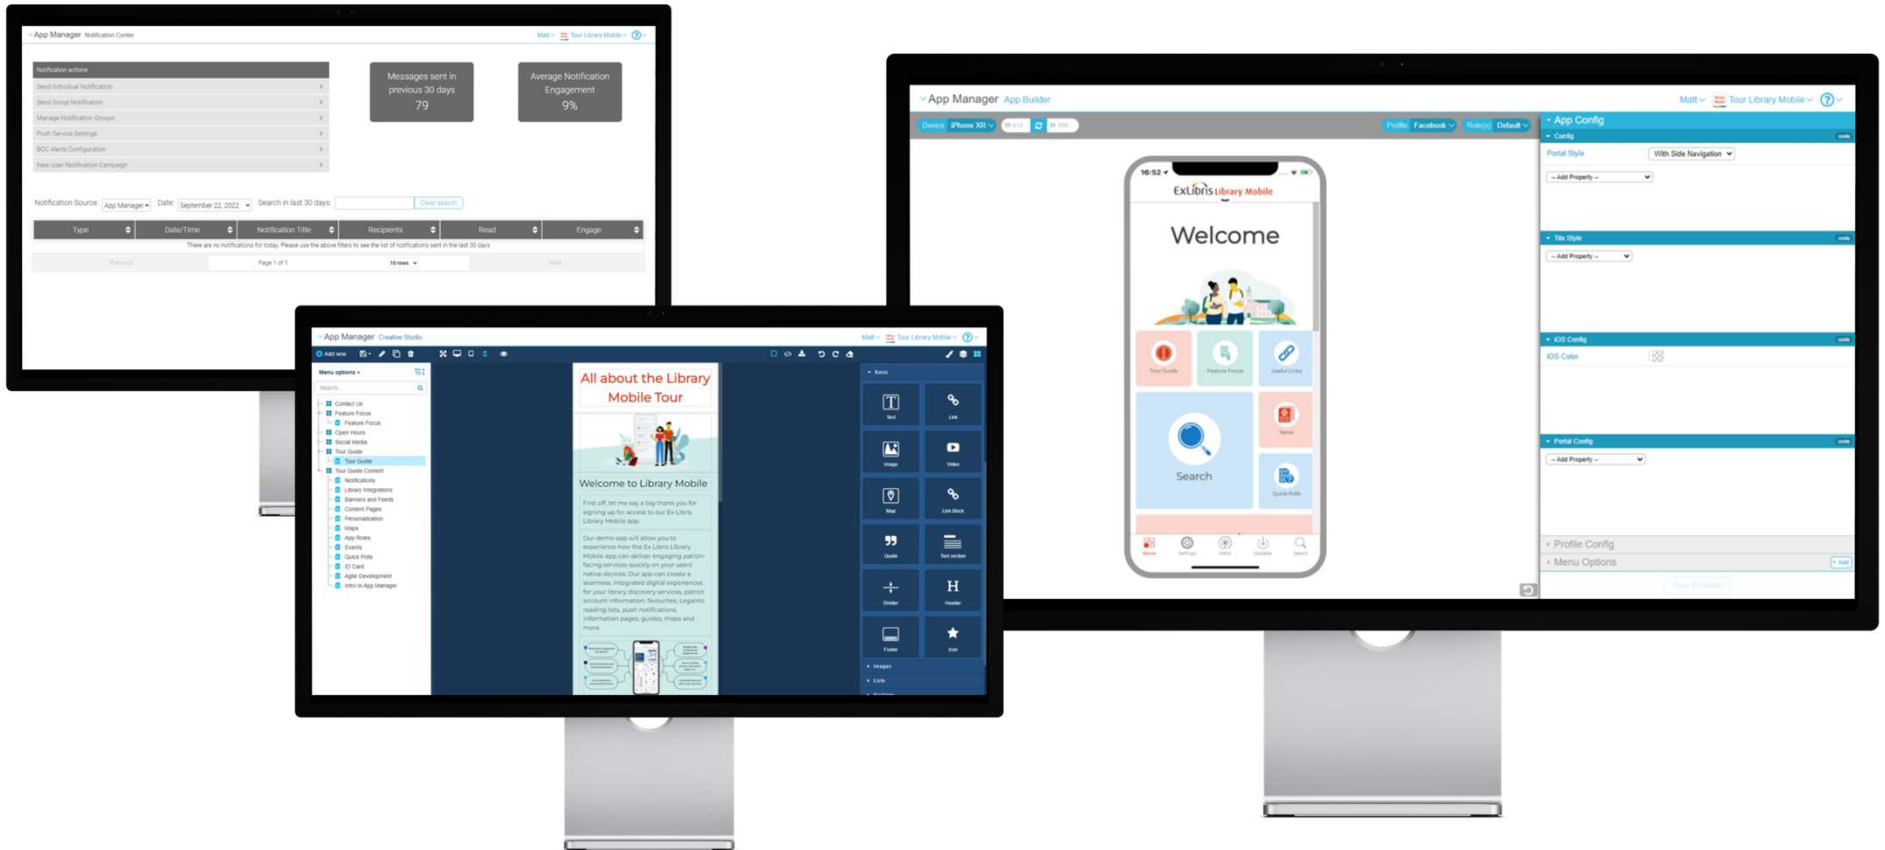

Create Engaging Content

Dynamic banners

Drag-and-drop content creation with advanced multimedia components

Quick and easy admin interface empowering content owners

My Profiles - Patron Personalization

Empower patrons to provide insight into their interests and ambitions through My Profile, giving you more tools to personalize their experience

Drive Participation in All Your Library Events

Deliver an intuitive events directory that makes it easy for patrons to discover and register for library events

Gain Instant Feedback

- ✓ Use Quick Polls to get feedback on general and specific library services
- ✓ Great for app feedback, library helpdesk feedback, new services, and more
- ✓ View real-time results
- ✓ Supports multi-question and recurring polls to gain insights for trends over time

Digital ID card

Digital ID Card

campusM Library App Manager

Insights to understand & improve user engagement

campusM Library comes with enterprise level analytics so that you can see the impact your app is having