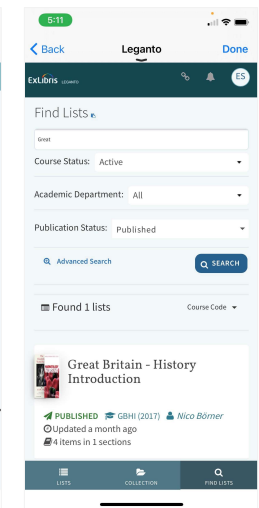

ExLibris
campusM Library

Multiple App Offerings to Meet Your Requirements

1 Universal App - consortia

- » Apps within an app approach
- » Branded app on App Store
- » Search and select library or organization
- » Autonomous library management

2 Individual App

- » One app with multiple profiles
- » Branded app on App Store
- » Select library or organization
- » Shared experience management

Seamless Integration with Alma/Primo

Deliver feature-full discovery, delivery and account features from a native mobile app

Search & Discovery

Library Account Info

Seamless Integration with Leganto

Review resource lists, saved items in your collection, and more...

Effortlessly
integrate with
key university
services

LMS

Email

Leverage Mobile Push Notifications