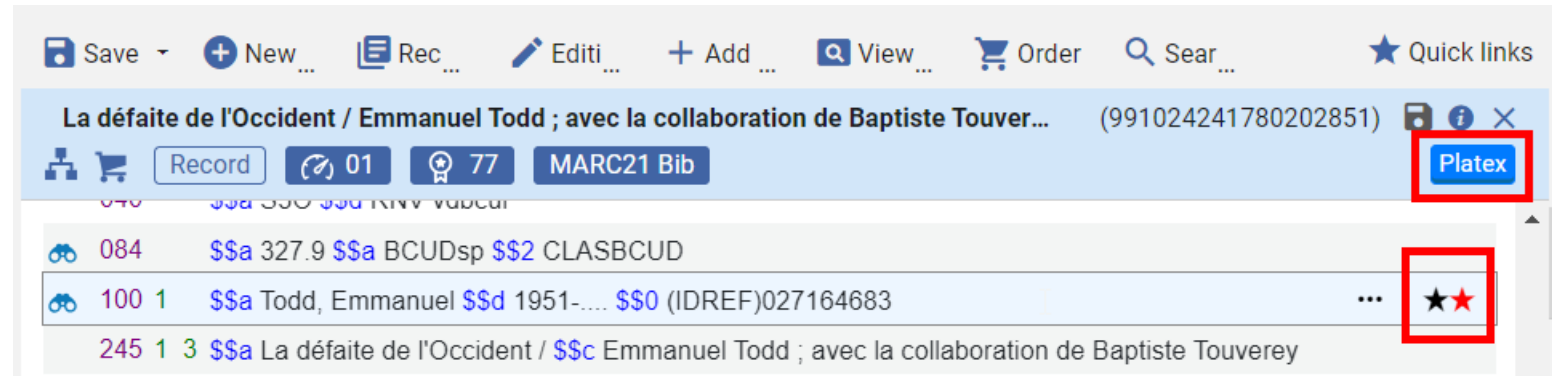

Why not use cloud apps?

- Cloud apps offer less capabilities. Not appropriate for complex applications.
- Browser extensions offer a more refined integration in the Alma environment.
  - Direct changes in Alma UI

- Cloud apps are published on the Ex Libris App Center.
  - Should be generic